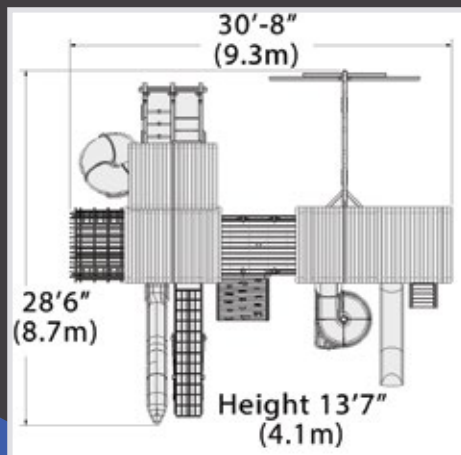

Treehouse Combo Playset

PLAYSET SHOWN WITH:

- 2 – Olympian Treehouse XL's
- Adventure Treehouse Sundeck XL
- Wood Roofs
- 3 – Gable Kits
- Adventure Bridge
- Tire Swivel Swing
- 3 Position 9' Swing Beam
- Steel Reinforced Swing Beam Kit
- 2 – Belt Swings
- Trapeze Bar
- 6.5' Ultimate Climber
- Loft XL
- Loft Gable Kit
- 12' Rocket Slide
- 10' Double Wall Wave Slide
- 7' Spiral Tube Slide
- 6' Open Spiral Slide
- 6' Rock Wall
- Gang Plank
- Playhouse
- Pergola with Side Table
- Lower Floor
- Picnic Table
- Kitchenette
- Steering Wheel
- Ship's Wheel
- Binoculars
- Telescope