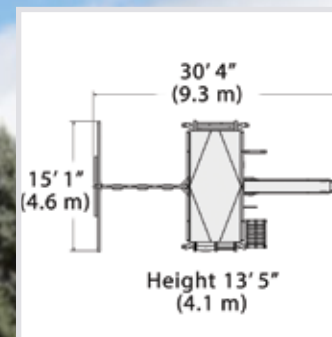

Classic Olympian Peak Jumbo 1

PLAYSET SHOWN WITH:

- Olympian Peak Jumbo (6' Deck) with Standard Features
- 6' Rock Wall
- 6' Chain Ladder
- Tire Swivel Swing
- Rope Ladder
- Trapeze Bar
- Multi-Color Tarp Roof
- 3 Position 9' Swing Beam
- Steel Reinforced Beam Kit
- 3 - Belt Swings
- 12' Rocket Slide
- Fireman's Pole