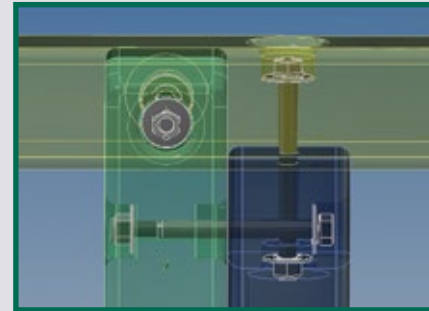

TRIPLE LOCK JOINTS