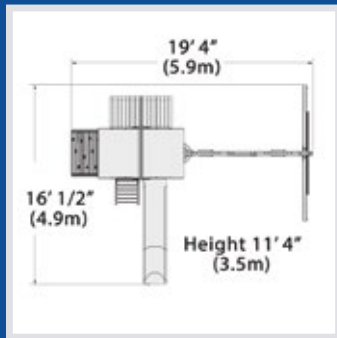

Adventure Outlook 2

PLAYSET SHOWN WITH:

- Adventure Outlook
- Wood Roof
- Cable Kit
- 3 Position 8' Swing Beam
- 2 - Belt Swings
- Trapeze Bar
- Lower Floor
- Playhouse Window Wall
- Side Table with Roof
- 5' Rock Wall
- 10' Double Wall Wave Slide

Be sure to ask about
the four color options
for the
*Double-Wall
Wave Slide!*