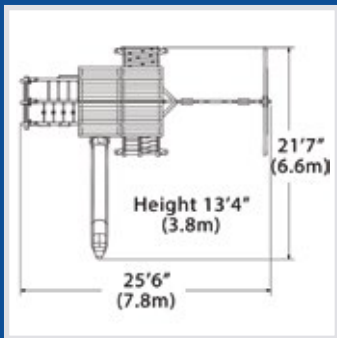

Adventure Summit XL 3

PLAYSET SHOWN WITH:

- Adventure Summit XL
- Wood Roof
- 2 - Gable Kits
- 3 Position 8' Swing Beam
- 2 - Belt Swings
- Trapeze Bar
- Ultimate Climber
- Loft
- 14' Rocket Slide