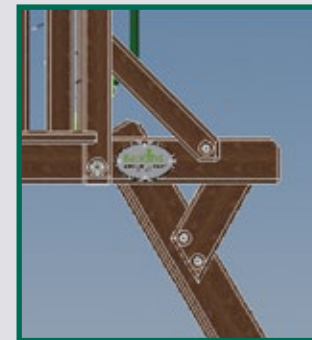

DOUBLE LOCKING GUSSETS