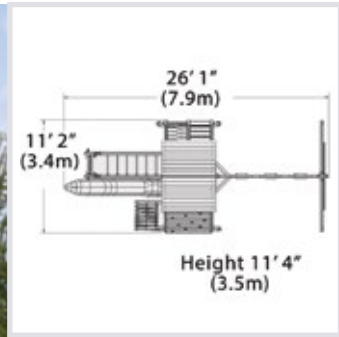

Adventure Summit XL 2

PLAYSET SHOWN WITH:

- Adventure Summit XL
- Wood Roof
- Gable Kit
- Accessory Arm w/ Rope Ladder
- 3 Position 8' Swing Beam
- 2 - Belt Swings
- Trapeze Bar
- 4x4 Monkey Bars
- 10' Rocket Slide