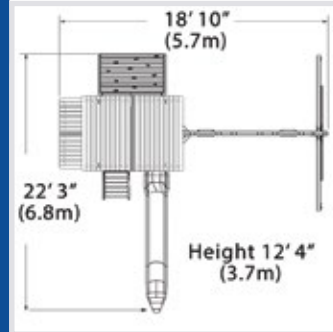

Olympian Outlook XL 2B

PLAYSET SHOWN WITH:

- Olympian Outlook XL
- Wood Roof
- Gable Kit
- 3 Position 9' Swing Beam
- 2 - Belt Swings
- Trapeze Bar
- Playhouse
- Side Table with Roof
- 6' Rock Wall XL
- 12' Rocket Slide