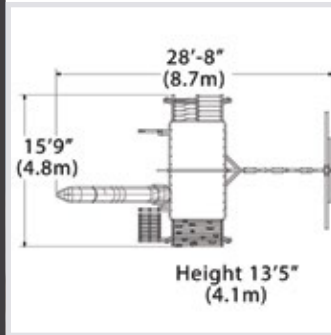

Olympian Peak Jumbo 1

PLAYSET SHOWN WITH:

- Olympian Peak Jumbo
- Wood Roof
- 2 – Gable Kits
- 3 Position 9' Swing Beam
- Steel Reinforced Swing Beam Kit
- 3 – Belt Swings
- 12' Rocket Slide
- Accessory Arm with Rope Ladder
- Accessory Arm with Trapeze
- 6' Fireman's Pole