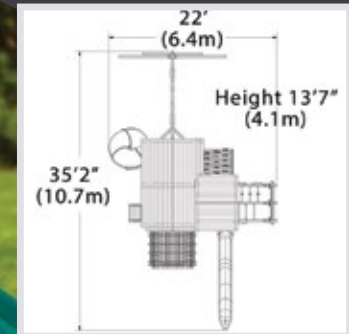

Titan Treehouse XL 7

PLAYSET SHOWN WITH:

- Titan Treehouse XL
- Olympian Treehouse Tower XL
- Wood Roofs
- Gable Kit
- Gable Extension Roof
- 3 Position 10' Swing Beam
- Steel Reinforced Swing Beam Kit
- 2 - Belt Swings
- Trapeze Bar
- 6.5' Ultimate Climber
- Loft XL
- Loft Gable Kit
- 14' Rocket Slide
- 7' Spiral Tube Slide
- Playhouse
- 7' Rock Wall
- Pergola with Side Table
- Playhouse Window Wall
- 6' Fireman's Pole