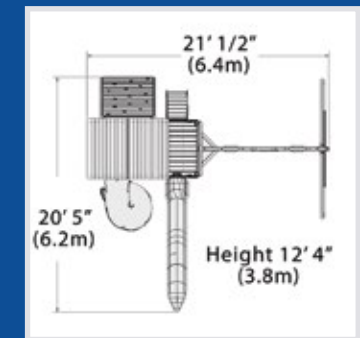

The *Gang Plank* is a great climbing option for any fort with a gradual incline kids of all ages can walk up easily!

Olympian Outlook XL 1

PLAYSET SHOWN WITH:

- Olympian Outlook XL
- Wood Roof
- Gable Kit
- Olympian Outlook Balcony
- 3 Position 9' Swing Beam
- 2 - Belt Swings
- Trapeze Bar
- 6' Rock Wall XL
- Lower Floor
- Playhouse
- 6' Open Spiral Slide
- 12' Rocket Slide