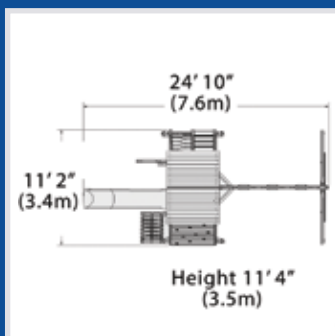

Adventure Summit XL 1

PLAYSET SHOWN WITH:

- Adventure Summit XL
- Wood Roof
- Gable Kit
- Accessory Arm w/ Rope Ladder
- Accessory Arm w/ Trapeze Bar
- 3 Position 8' Swing Beam
- 3 - Belt Swings
- 10' Double Wall Wave Slide