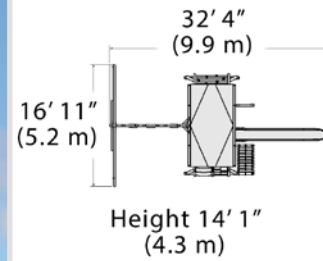

Classic Titan Peak Junior 1

PLAYSET SHOWN WITH:

- Titan Peak Junior (7' Deck) with Standard Features
- 7" Rock Wall
- 7" Chain Ladder
- Tire Swivel Swing
- Rope Ladder
- Trapeze Bar
- Multi-Color Tarp Roof
- 3 Position 10' Swing Beam
- Steel Reinforced Beam Kit
- 3 - Belt Swings
- 14' Rocket Slide