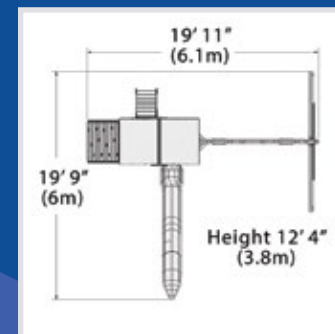

Olympian Outlook 1

PLAYSET SHOWN WITH:

- Olympian Outlook
- Mahogany Tarp Roof
- 3 Position 9' Swing Beam
- 2 - Belt Swings
- Trapeze Bar
- 6' Rock Wall
- Picnic Table
- 12' Rocket Slide