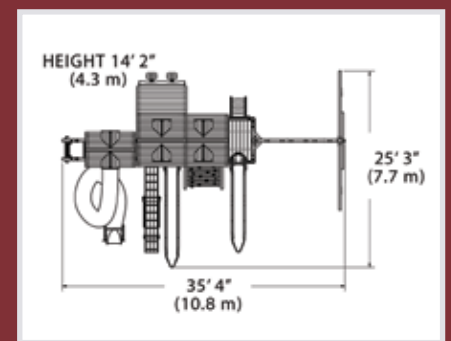

Classic Titan Treehouse Jumbo 5

PLAYSET SHOWN WITH:

- Titan Treehouse Jumbo (7' Deck)
- Playhouse
- Porch
- Lemonade Stand
- Tower
- Wood Roofs
- Loft
- 6 - Dormers
- Balcony
- 3 Position 9' Swing Beam
- Steel Reinforced Beam Kit
- 2 - Belt Swings
- Trapeze Bar
- 9' Spiral Tube Slide
- 14' Rocket Slide
- 12' Rocket Slide
- 6' Rock Wall
- Gang Plank
- Fireman's Pole
- Steering Wheel
- Monkey Bar
- Monkey Bar Fireman's Pole