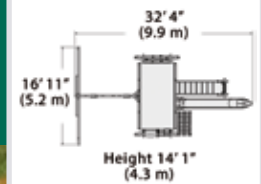

Titan Peak Junior 2