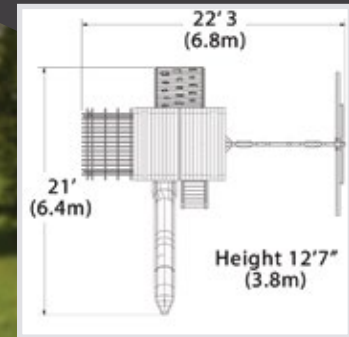

Olympian Treehouse XL 2

PLAYSET SHOWN WITH:

- Olympian Treehouse XL
- Wood Roof
- 2 – Gable Kits
- 3 Position 9' Swing Beam
- Steel Reinforced Swing Beam Kit
- 2 – Belt Swings
- Trapeze Bar
- 12' Rocket Slide
- 6' Rock Wall
- Pergola
- Lower Floor
- 3 – Full Walls
- Kitchenette