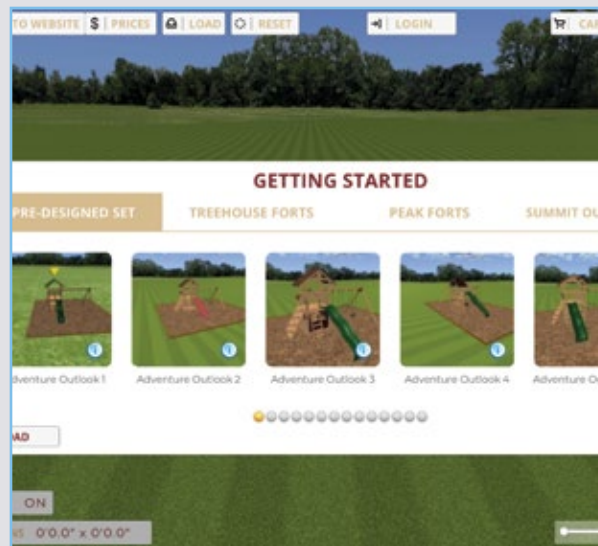

3D Playset Designer

design.backyardadventures.com

We are excited for you to use our 3D playset designer to create your dream playset. You can use our playset designer by clicking the Customize button on any product page. Our dealers can also help you design the perfect playset while visiting their stores, or you can design from home and share your designs with your local dealer. Either way, it's always best to contact your local dealer for professional help and to understand their installation schedule.

If you do not have a local dealer, please contact us directly so one of our playset designers can assist you. Thank you for considering Backyard Adventures in your search for the perfect backyard swing set!