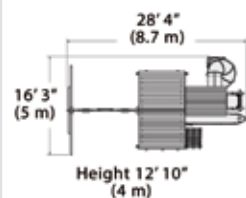

5' Adventure Peak Junior 3 and
7' Titan Peak Junior 3 Available

Adventure Peak Junior 3