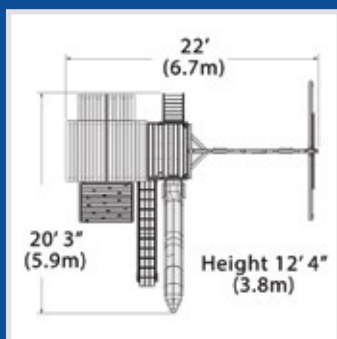

Olympian Outlook XL 2

PLAYSET SHOWN WITH:

- Olympian Outlook XL
- Wood Roof
- Gable Kit
- Olympian Outlook Balcony XL
- 3 Position 9' Swing Beam
- 2 - Belt Swings
- Trapeze Bar
- 6' Rock Wall XL
- Lower Floor
- Playhouse
- Side Table with Roof
- Gang Plank
- 12' Rocket Slide

The *Gang Plank* is a great climbing option for any fort with a gradual incline kids of all ages can walk up easily!