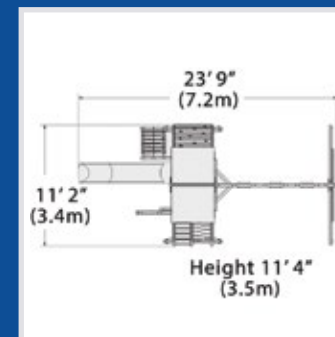

The Ultimate Climber
includes a
Chin Up Bar!

Adventure Summit 1

PLAYSET SHOWN WITH:

- Adventure Summit
- Green Tarp Roof
- Accessory Arm w/ Rope Ladder
- Accessory Arm w/ Trapeze Bar
- 3 Position 8' Swing Beam
- 3 - Belt Swings
- 10' Wave Slide