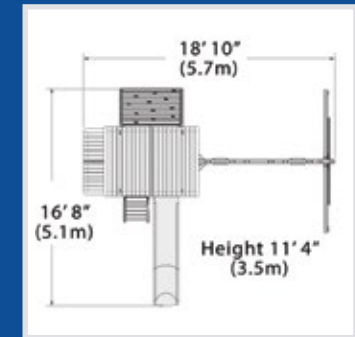

Adventure Outlook XL 2

PLAYSET SHOWN WITH:

- Adventure Outlook XL
- Wood Roof
- Cable Kit
- 3 Position 8' Swing Beam
- 2 - Belt Swings
- Trapeze Bar
- Playhouse
- Side Table with Roof
- 5' Rock Wall XL
- 10' Double Wall Wave Slide

The
Serving Wall
encourages your
kids to use their
imagination to create
a lemonade stand or
store front.