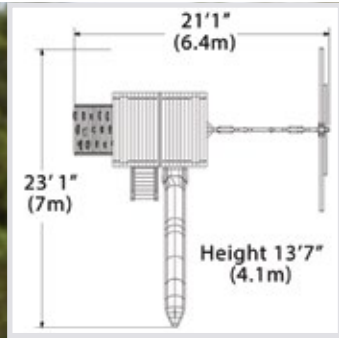

Titan Treehouse XL 1

Playset Shown With:

- Titan Treehouse XL
- Wood Roof
- 2 – Gable Kits
- 3 Position 10' Swing Beam
- Steel Reinforced Swing Beam Kit
- 2 – Belt Swings
- Trapeze Bar
- 14' Rocket Slide
- 7' Rock Wall
- Picnic Table