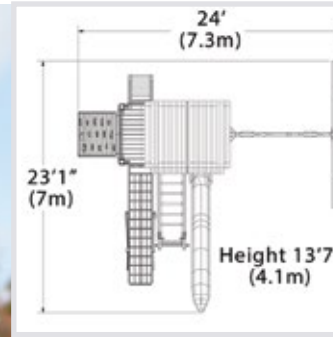

Titan Treehouse XL 3

PLAYSET SHOWN WITH:

- Titan Treehouse XL
- Olympian Treehouse Tower
- Wood Roof
- Cabin Package
- 3 Position 10' Swing Beam
- Steel Reinforced Swing Beam Kit
- 2 – Belt Swings
- Trapeze Bar
- 14' Rocket Slide
- 6' Rock Wall
- Gang Plank
- 4x4 Monkey Bars
- Monkey Bar Fireman's Pole
- Lower Floor
- Picnic Table