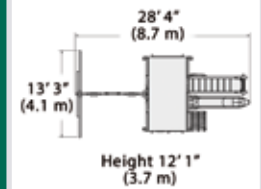

Adventure Peak Junior 2