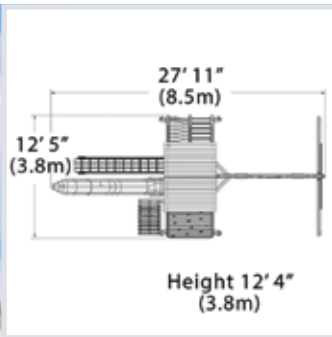

Olympian Summit XL 2

PLAYSET SHOWN WITH:

- Olympian Summit XL
- Wood Roof
- Gable Kit
- Accessory Arm w/ Rope Ladder
- 3 Position 9' Swing Beam
- 3 - Belt Swings
- Gang Plank
- 12' Rocket Slide