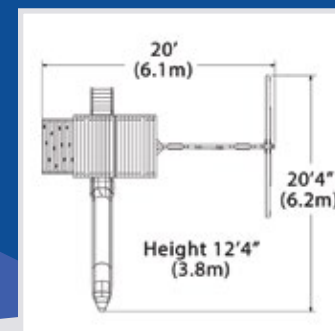

Olympian Outlook XL 1A

PLAYSET SHOWN WITH:

- Olympian Outlook XL
- Wood Roof
- Cable Kit
- 3 Position 9' Swing Beam
- 2 - Belt Swings
- Trapeze Bar
- 6' Rock Wall XL
- Picnic Table XL
- 12' Rocket Slide