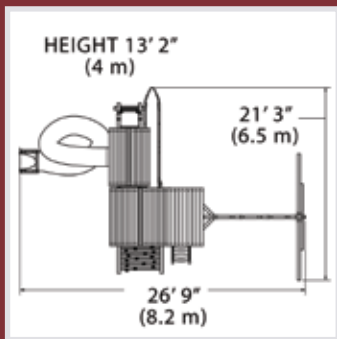

Classic Olympian Treehouse Jumbo 7

PLAYSET SHOWN WITH:

- Olympian Treehouse Jumbo (6' Deck)
- Lower Cottage
- Sundeck
- Lower Sundeck Floor
- Wood Roofs
- Loft
- 3 Position 8' Swing Beam
- Steel Reinforced Beam Kit
- 2 - Belt Swings
- Trapeze Bar
- 12' Rocket Slide
- 7' Spiral Tube Slide
- 6' Rock Wall
- Monkey Bars
- Monkey Bar Fireman's Pole

Lower Cottage

includes a hinged gate
and doubles the play
space.