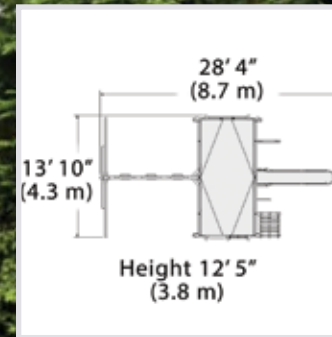

Classic Adventure Peak Jumbo 1

PLAYSET SHOWN WITH:

- Adventure Peak Jumbo (5' Deck) with Standard Features
- 5' Rock Wall
- 5' Chain Ladder
- Tire Swivel Swing
- Rope Ladder
- Trapeze Bar
- Multi-Color Tarp Roof
- 3 Position 8' Swing Beam
- Steel Reinforced Beam Kit
- 3 - Belt Swings
- 10' Rocket Slide
- Fireman's Pole