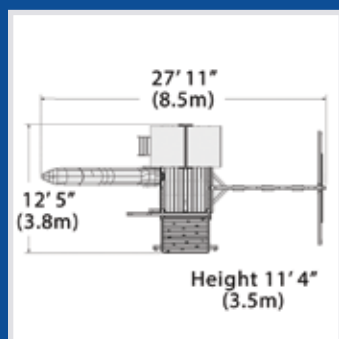

Adventure Outlook 4

PLAYSET SHOWN WITH:

- Adventure Outlook
- Mahogany Tarp Roof
- Olympian Summit Tower XL w/ Rock Wall
- Tire Swivel Swing
- 3 Position 9' Swing Beam
- 2 - Belt Swings
- Trapeze Bar
- Accessory Arm with Trapeze Bar
- Picnic Table
- 12' Rocket Slide

Everyone loves the *Tire Swivel Swing*, available on any Summit fort or hybrid play set.