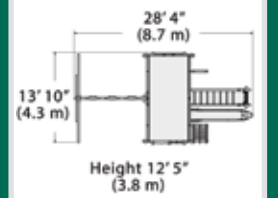

Adventure Peak Jumbo 2