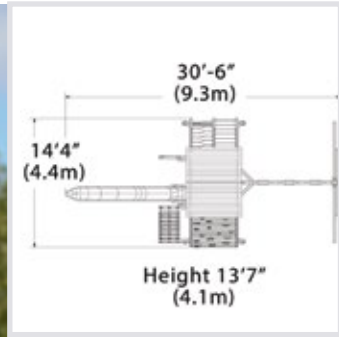

Titan Peak XL 1

PLAYSET SHOWN WITH:

- Titan Peak XL
- Wood Roof
- 2 – Gable Kits
- 3 Position 10' Swing Beam
- Steel Reinforced Swing Beam Kit
- 3 – Belt Swings
- 14' Rocket Slide
- Accessory Arm with Rope Ladder
- Accessory Arm with Trapeze