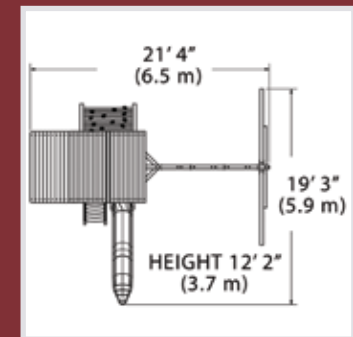

The *Quarry Climber* rocks are specially made to mimic real climbing rock like limestone, granite, and sandstone.