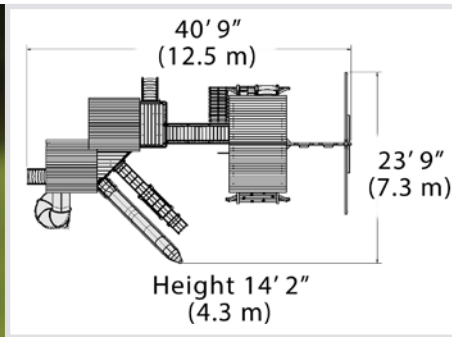

Classic Treehouse & Peak Combo Playset

PLAYSET SHOWN WITH:

- Olympian Treehouse Jumbo
- Triangle Bridge
- Titan Treehouse Jumbo
- Cabin Package
- Balcony
- 2 - Treehouse Jumbo Wood Roofs
- 6' Open Spiral Slide
- 14' Rocket Slide
- 7' Gang Plank
- Treehouse Jumbo Picnic Table
- Adventure Bridge
- Titan Peak Junior
- Peak Junior Wood Roof
- 2 Position 10' Swing Beam
- Steel Reinforced Beam Kit
- 2 - Belt Swings
- Fireman's Pole
- Telescope
- Binoculars
- Ship's Wheel