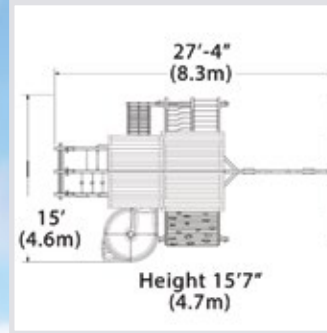

Titan Peak XL 4

PLAYSET SHOWN WITH:

- Titan Peak XL
- Wood Roof
- 2 – Gable Kits
- 3 Position 10' Swing Beam
- Steel Reinforced Swing Beam Kit
- 2 – Belt Swings
- Trapeze Bar
- 8.5' Ultimate Climber
- Loft XL
- Loft Gable Kit
- 9' Open Spiral Slide
- Accessory Arm with Rope Ladder