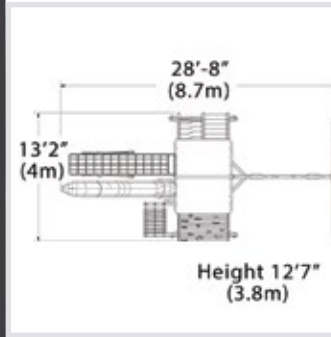

Olympian Peak XL 2

PLAYSET SHOWN WITH:

- Olympian Peak XL
- Tarp Roof
- 3 Position 9' Swing Beam
- Steel Reinforced Swing Beam Kit
- 2 – Belt Swings
- Trapeze Bar
- 12' Rocket Slide
- Gang Plank
- Accessory Arm with Rope Ladder