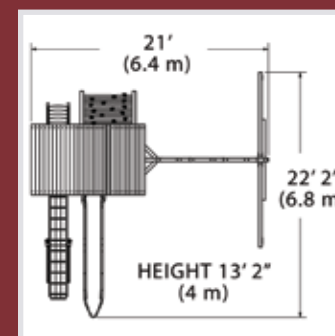

The
Backyard Adventures
Belt Swing is the
safest, highest quality
belt swing available!