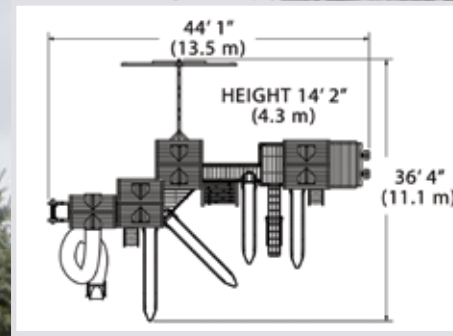

Classic Treehouse Combo Playset

PLAYSET SHOWN WITH:

- Titan Treehouse Jumbo
- Playhouse
- Loft
- Triangle Bridge
- 2 - Olympian Treehouse Jumbos
- Adventure Bridge
- Cabin Package
- Balcony
- Lower Cottage
- Porch
- Lemonade Stand
- Wood Roofs
- 8 - Dormers
- 3 Position 9' Swing Beam
- Steel Reinforced Beam Kit
- 2 - Belt Swings
- Trapeze Bar
- 9' Spiral Tube Slide
- 2 - 14' Rocket Slides
- 2 - 12' Rocket Slides
- Monkey Bars
- Monkey Bar Fireman's Pole
- Fireman's Pole
- 6' Rock Wall
- Picnic Table
- Tire Swivel Swing
- Gang Plank
- Ship's Wheel
- Steering Wheel
- Binoculars
- Telescope

109