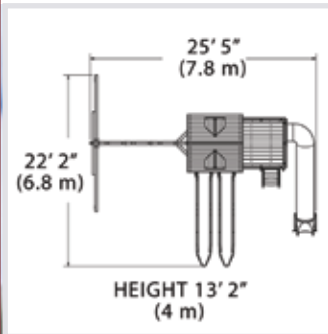

Classic Olympian Treehouse Jumbo 6

PLAYSET SHOWN WITH:

- Olympian Treehouse Jumbo (6' Deck)
- Wood Roof
- Cabin Package
- Tower
- 3 Position 9' Swing Beam
- Steel Reinforced Beam Kit
- 2 - Belt Swings
- Trapeze Bar
- 2 - 12' Rocket Slides
- 5' 90 Degree Tube Slide
- Fireman's Pole
- 2 - Dormers