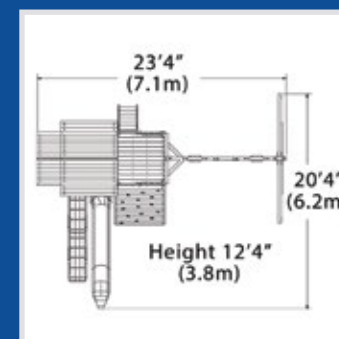

The exciting
Fireman's Pole
is available on 5', 6',
and 7' deck heights!

Olympian Outlook XL 2A

PLAYSET SHOWN WITH:

- Olympian Outlook XL
- Wood Roof
- Cabin Package
- Olympian Outlook Balcony XL
- 3 Position 9' Swing Beam
- 2 - Belt Swings
- Trapeze Bar
- 6' Rock Wall XL
- 2 - Lower Floors
- Playhouse Window Wall
- Side Table with Roof
- Gang Plank
- 12' Rocket Slide
- Kitchenette