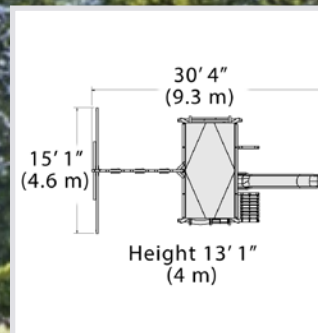

Olympian Peak Jumbo
Deck: 7.5' x 5.5' or Over 41 sq. ft.

Titan Peak Jumbo
Deck: 7.5' x 5.5' or Over 41 sq. ft.

Classic Adventure Peak Junior 1

PLAYSET SHOWN WITH:

- Adventure Peak Junior (5' Deck) with Standard Features
- 5' Rock Wall
- 5' Chain Ladder
- Tire Swivel Swing
- Rope Ladder
- Trapeze Bar
- Multi-Color Tarp Roof
- 3 Position 8' Swing Beam
- Steel Reinforced Beam Kit
- 3 - Belt Swings
- 10' Rocket Slide