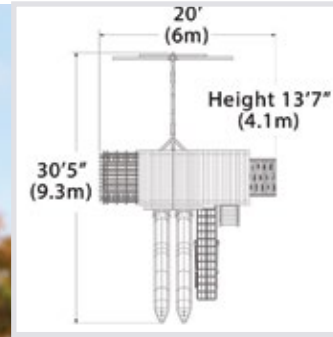

Titan Treehouse XL 4

PLAYSET SHOWN WITH:

- Titan Treehouse XL
- Olympic Treehouse Sundeck XL
- Wood Roofs
- Gable Kit
- Gable Extension Roof
- 3 Position 10' Swing Beam
- Steel Reinforced Swing Beam Kit
- 2 - Belt Swings
- Trapeze Bar
- 2 - 14' Rocket Slides
- 6' Rock Wall
- Gang Plank
- Playhouse
- Pergola with Side Table
- Kitchenette