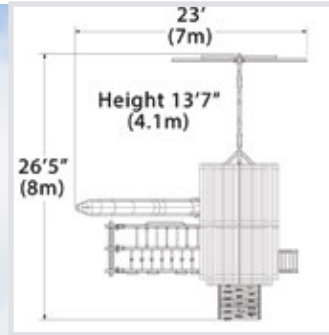

Titan Treehouse XL 5

PLAYSET SHOWN WITH:

- Titan Treehouse XL
- Titan Treehouse Balcony XL
- Wood Roofs
- Cabin Package
- Gable Extension Roof
- 3 Position 10' Swing Beam
- Steel Reinforced Swing Beam Kit
- 2 – Belt Swings
- Trapeze Bar
- 8.5' Ultimate Climber
- 14' Rocket Slide
- 7' Rock Wall
- Lower Floor
- Picnic Table