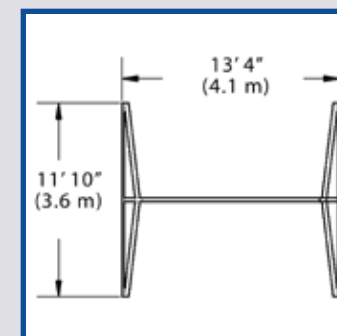

Classic Free-Standing Swing Set

PLAYSET SHOWN WITH:

- Free-Standing Swing Set (8' High)
- 2 - Belt Swings
- Trapeze Bar