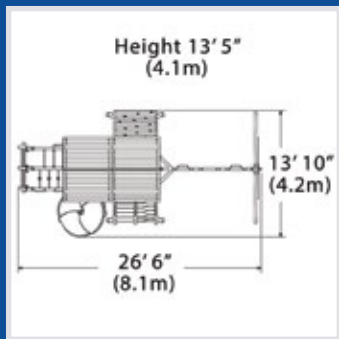

Olympian Summit XL 3

PLAYSET SHOWN WITH:

- Olympian Summit XL
- Wood Roof
- Gable Kit
- 3 Position 9' Swing Beam
- 2 - Belt Swings
- Trapeze Bar
- Ultimate Climber
- Loft XL
- 7' Spiral Tube Slide

The *Wavy Rungs* create a fun and challenging way to enter any Summit style fort.