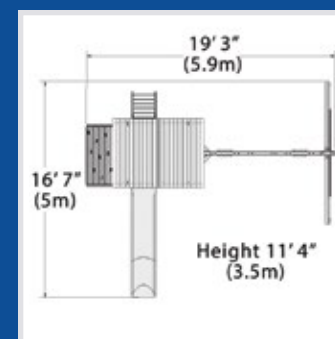

Everyone loves the *Tire Swivel Swing*, available on any Summit fort or hybrid play set.

Adventure Outlook XL 1

PLAYSET SHOWN WITH:

- Adventure Outlook XL
- Wood Roof
- Cable Kit
- 3 Position 8' Swing Beam
- 2 - Belt Swings
- Trapeze Bar
- 5' Rock Wall XL
- Picnic Table XL
- 10' Double Wall Wave Slide