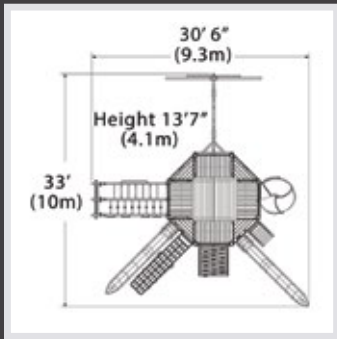

Titan Treehouse XL 12

- Titan Treehouse XL
- 4 – Titan Treehouse Balconies
- 4 – Corner Decks
- Wood Roof
- Cabin Package
- 3 Position 10' Swing Beam
- Steel Reinforced Swing Beam Kit
- 2 – Belt Swings
- Trapeze Bar
- 8.5' Ultimate Climber
- 2 – 14' Rocket Slides
- 7' spiral Tube Slide
- 7' Rock Wall
- Gang Plank