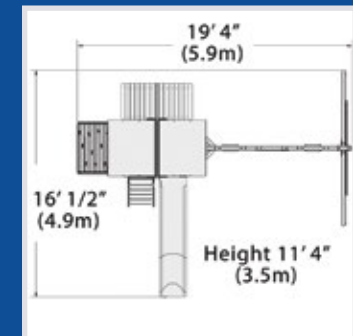

Be sure to ask about
the four color options
for the
*Double-Wall
Wave Slide!*

Adventure Outlook 3

PLAYSET SHOWN WITH:

- Adventure Outlook
- Wood Roof
- Gable Kit
- 3 Position 8' Swing Beam
- 2 - Belt Swings
- Trapeze Bar
- Playhouse
- Side Table with Roof
- 5' Rock Wall
- 10' Double Wall Wave Slide