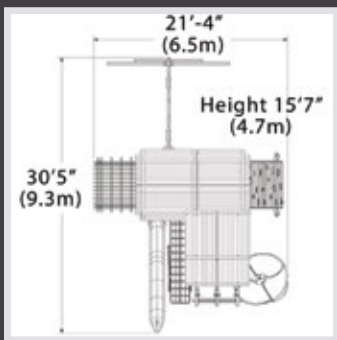

Titan Treehouse XL 10

PLAYSET SHOWN WITH:

- Titan Treehouse XL
- Titan Peak Balcony XL with Rock Wall
- Wood Roofs
- Gable Kit
- Gable Extension Roof
- 3 Position 10' Swing Beam
- Steel Reinforced Swing Beam Kit
- 2 – Belt Swings
- Trapeze Bar
- 8.5' Ultimate Climber
- Loft XL
- Loft Gable Kit
- Cabin Package
- Loft Porch
- 14' Rocket Slide
- 9' Spiral Tube Slide
- Gang Plank
- Tire Swivel Swing
- Playhouse
- Gang Plank
- Pergola with Side Table