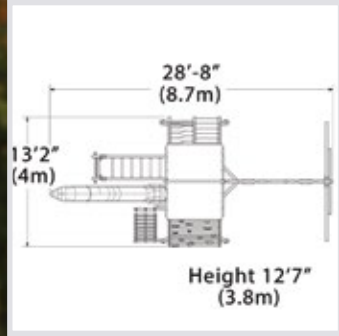

Olympian Peak XL 3

PLAYSET SHOWN WITH:

- Olympian Peak XL
- Tarp Roof
- 3 Position 9' Swing Beam
- Steel Reinforced Swing Beam Kit
- 2 – Belt Swings
- Trapeze Bar
- 12' Rocket Slide
- 4x4 Monkey Bars
- Monkey Bar Fireman's Pole
- Accessory Arm with Rope Ladder