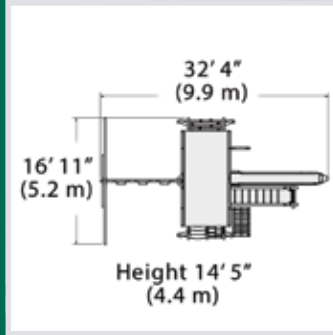

Classic Titan Peak Jumbo 2

PLAYSET SHOWN WITH:

- Titan Peak Jumbo (7' Deck)
  with Standard Features
- 7' Rock Wall
- 7' Chain Ladder
- Tire Swivel Swing
- Rope Ladder
- Trapeze Bar
- Green Tarp Roof
- 3 Position 10' Swing Beam
- Steel Reinforced Beam Kit
- 3 - Belt Swings
- 14' Rocket Slide
- 4x6 Monkey Bars
- Monkey Bar Fireman's Pole
- Chin-up Bars