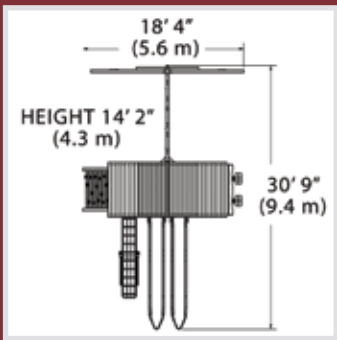

Classic Titan Treehouse Jumbo 4

PLAYSET SHOWN WITH:

- Titan Treehouse Jumbo (7' Deck)
- Playhouse
- Porch
- Lemonade Stand
- Sundeck
- Wood Roofs
- 3 Position 10' Swing Beam
- Steel Reinforced Beam Kit
- 2 - Belt Swings
- Trapeze Bar
- 2 - 14' Rocket Slides
- 6' Rock Wall
- Gang Plank

Two built-in stools and serving table come standard with the *Lemonade Stand!*