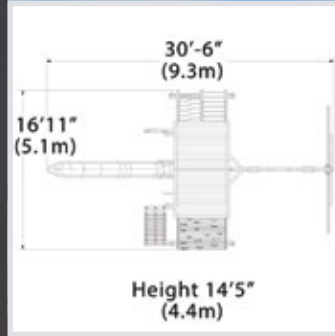

Titan Peak Jumbo 1

PLAYSET SHOWN WITH:

- Titan Peak Jumbo
- Wood Roof (tarp roof options)
- 2 – Gable Kits (no gables on tarp roofs)
- 3 Position 10' Swing Beam
- Steel Reinforced Swing Beam Kit
- 3 – Belt Swings
- 14' Rocket Slide
- Accessory Arm with Rope Ladder
- Accessory Arm with Trapeze
- 7' Fireman's Pole