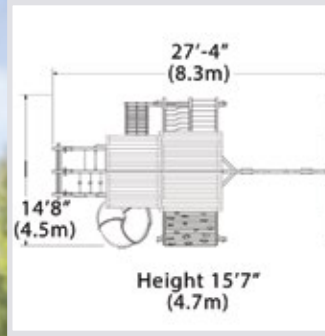

Titan Peak XL 5

PLAYSET SHOWN WITH:

- Titan Peak XL
- Wood Roof
- 2 – Gable Kits
- 3 Position 10' Swing Beam
- Steel Reinforced Swing Beam Kit
- 2 – Belt Swings
- Trapeze Bar
- 8.5' Ultimate Climber
- Loft XL
- Loft Gable Kit
- 9' Spiral Tube Slide
- Accessory Arm with Rope Ladder