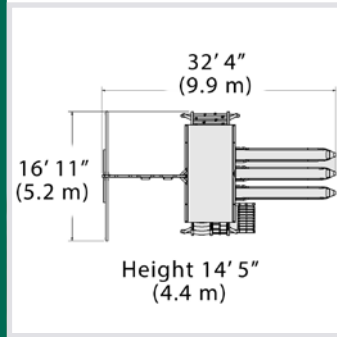

Classic Titan Peak Jumbo 4

PLAYSET SHOWN WITH:

- Titan Peak Jumbo (7' Deck) with Standard Features
- 7' Rock Wall
- 7' Chain Ladder
- Tire Swivel Swing
- Rope Ladder
- Trapeze Bar
- Green Tarp Roof
- 3 Position 10' Swing Beam
- Steel Reinforced Beam Kit
- 2 - Belt Swings
- 3 - 14' Rocket Slide