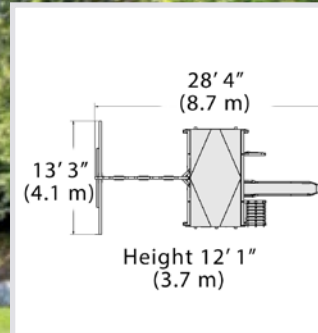

Classic Adventure Peak Junior 1

PLAYSET SHOWN WITH:

- Adventure Peak Junior (5' Deck) with Standard Features
- 5' Rock Wall
- 5' Chain Ladder
- Tire Swivel Swing
- Rope Ladder
- Trapeze Bar
- Multi-Color Tarp Roof
- 3 Position 8' Swing Beam
- Steel Reinforced Beam Kit
- 3 - Belt Swings
- 10' Rocket Slide