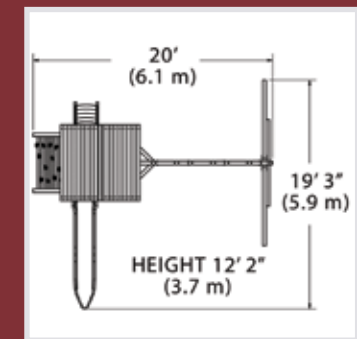

Classic Adventure Treehouse Jumbo 2

PLAYSET SHOWN WITH:

- Adventure Treehouse Jumbo (5' Deck)
- Wood Roof
- 3 Position 8' Swing Beam
- Steel Reinforced Beam Kit
- 2 - Belt Swings
- Trapeze Bar
- 10' Rocket Slide
- 5' Rock Wall
- Jumbo Picnic Table