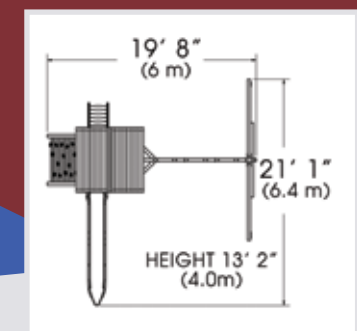

Classic Olympian Treehouse Jumbo 2

PLAYSET SHOWN WITH:

- Olympian Treehouse Jumbo (6' Deck)
- Wood Roof
- 3 Position 9' Swing Beam
- Steel Reinforced Beam Kit
- 2 - Belt Swings
- Trapeze Bar
- 12' Rocket Slide
- 6' Rock Wall
- Jumbo Picnic Table