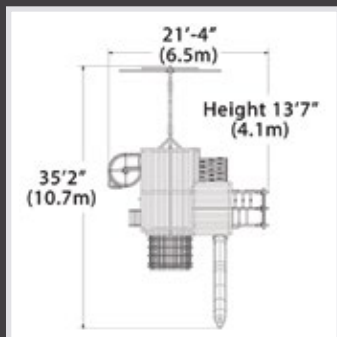

Titan Treehouse XL 6

PLAYSET SHOWN WITH:

- Titan Treehouse XL
- Olympian Treehouse Tower XL
- Wood Roofs
- Gable Kit
- Gable Extension Roof
- 3 Position 10' Swing Beam
- Steel Reinforced Swing Beam Kit
- 2 – Belt Swings
- Trapeze Bar
- 6.5' Ultimate Climber
- Loft XL
- Loft Gable Kit
- 14' Rocket Slide
- 7' Open Spiral Slide
- Playhouse
- 7' Rock Wall
- Pergola with Side Table
- Playhouse Window Wall
- 6' Fireman's Pole