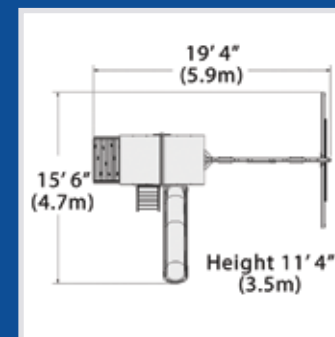

Adventure Outlook 1

PLAYSET SHOWN WITH:

- Adventure Outlook
- Green Tarp Roof
- 3 Position 8' Swing Beam
- 2 - Belt Swings
- Trapeze Bar
- 5' Rock Wall
- Picnic Table
- 10' Wave Slide