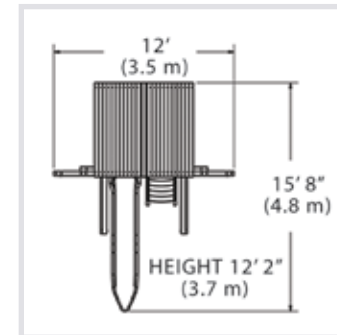

Classic Adventure Treehouse Jumbo Space Saver

PLAYSET SHOWN WITH:

- Adventure Treehouse Jumbo (5' Deck)
- Wood Roof
- 2 Position Accessory Arm
- Belt Swing
- Trapeze Bar
- 10' Rocket Slide