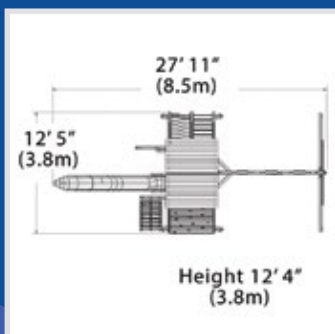

Olympian Summit XL 1

PLAYSET SHOWN WITH:

- Olympian Summit XL
- Wood Roof
- Gable Kit
- Accessory Arm w/ Rope Ladder
- Accessory Arm w/ Trapeze Bar
- 3 Position 9' Swing Beam
- 3 - Belt Swings
- 12' Rocket Slide