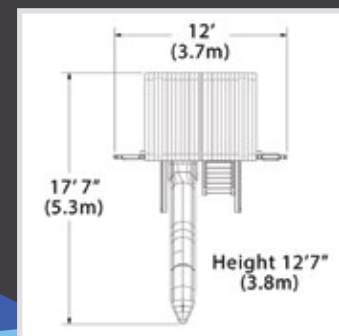

Free Standing Swing Beam

PLAYSET SHOWN WITH:

- Free-Standing Swing Beam
- 2 – Belt Swings
- Trapeze Bar

Olympian Treehouse XL Space Saver 1

PLAYSET SHOWN WITH:

- Olympian Treehouse XL
- Wood Roof
- 2 – Gable Kits
- 2 Position Accessory Arm
- Belt Swing
- Trapeze Bar
- 12' Rocket Slide