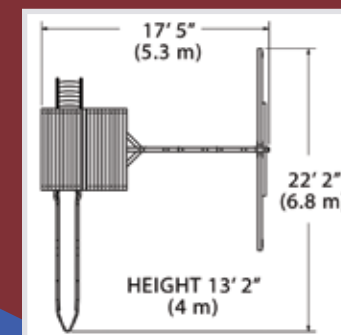

Classic Olympian Treehouse Jumbo 1

PLAYSET SHOWN WITH:

- Olympian Treehouse Jumbo (6' Deck)
- Wood Roof
- 3 Position 9' Swing Beam
- Steel Reinforced Beam Kit
- 2 - Belt Swings
- Trapeze Bar
- 12' Rocket Slide