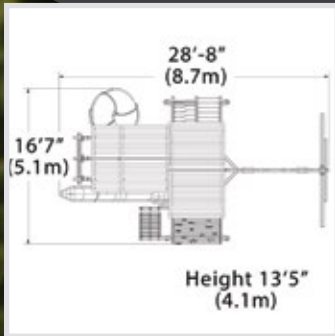

Olympian Peak Jumbo 3

PLAYSET SHOWN WITH:

- Olympian Peak Jumbo
- Wood Roof
- 2 – Gable Kits
- 3 Position 9' Swing Beam
- Steel Reinforced Swing Beam Kit
- 2 – Belt Swings
- Trapeze Bar
- 6.5' Ultimate Climber
- Loft XL
- Loft Cabin Package
- Loft Porch
- 12' Rocket Slide
- 7' Spiral Tube Slide
- Accessory Arm with Rope Ladder