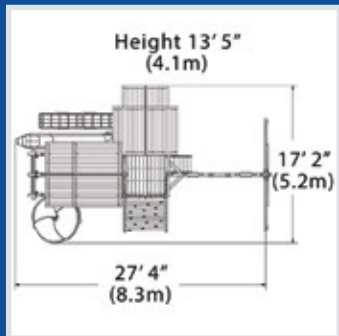

Olympian Outlook XL 5

Playset Shown With:

- Olympian Outlook XL
- Wood Roof
- Gable Kit
- Olympian Summit Balcony XL w/ Rock Wall
- Tire Swivel Swing
- 3 Position 9' Swing Beam
- 2 - Belt Swings
- Trapeze Bar
- Playhouse
- Side Table with Roof
- Ultimate Climber
- Loft XL
- Cabin Package
- Loft Porch
- 7' Spiral Tube Slide
- Gang Plank
- 12' Rocket Slide
- Kitchenette

The Ultimate Climber
includes a
Chin Up Bar!