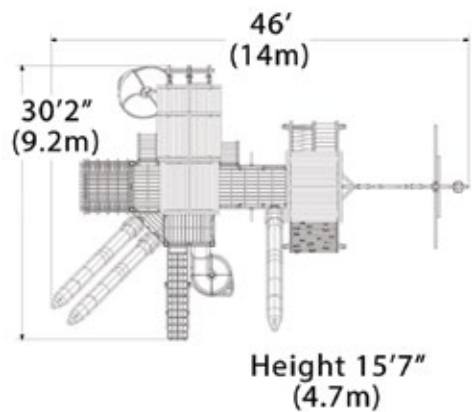

Treehouse Peak Combo Playset

PLAYSET SHOWN WITH:

- Titan Treehouse XL
- Titan Peak XL
- 2 – Titan Treehouse Balconies
- Corner Deck
- Wood Roofs
- 2 – Gable Kits
- Gable Extension Roof
- Cabin Package
- Adventure Bridge
- 4 Position 10' Swing Beam
- Steel Reinforced Swing Beam Kit
- 3 – Belt Swings
- Trapeze Bar
- 8.5' Ultimate Climber
- Loft XL
- Loft Gable Kit
- Loft Cabin Package
- Loft Porch
- 3 – 14' Rocket Slides
- 9' Spiral Tube Slide
- 7' Open Spiral Slide
- Gang Plank
- Pergola with Side Table
- Playhouse Window Wall
- 3 – Lower Floors
- Picnic Table
- 7' Fireman's Pole
- Kitchenette
- Steering Wheel
- Ship's Wheel
- Binoculars
- Telescope