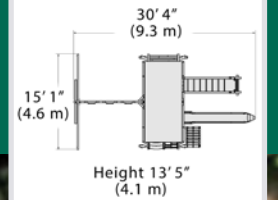

Olympian Peak Jumbo 2