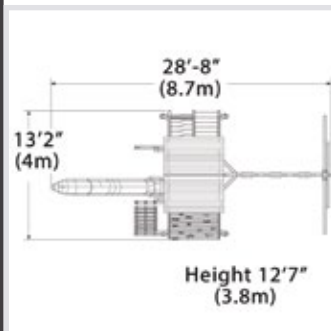

Olympian Peak XL 1

PLAYSET SHOWN WITH:

- Olympian Peak XL
- Wood Roof (tarp roof options)
- 2 – Gable Kits (no gables on tarp roofs)
- 3 Position 9' Swing Beam
- Steel Reinforced Swing Beam Kit
- 3 – Belt Swings
- 12' Rocket Slide
- Accessory Arm with Rope Ladder
- Accessory Arm with Trapeze