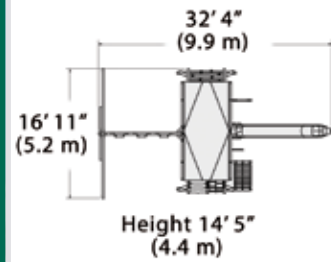

Classic Titan Peak Jumbo 1

PLAYSET SHOWN WITH:

- Titan Peak Jumbo (7' Deck)
  with Standard Features
- 7' Rock Wall
- 7' Chain Ladder
- Tire Swivel Swing
- Rope Ladder
- Trapeze Bar
- Multi-Color Tarp Roof
- 3 Position 10' Swing Beam
- Steel Reinforced Beam Kit
- 3 - Belt Swings
- 14' Rocket Slide
- Fireman's Pole