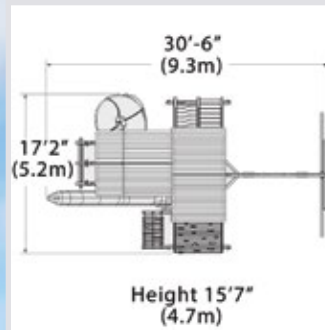

Titan Peak Jumbo 3

PLAYSET SHOWN WITH:

- Titan Peak Jumbo
- Wood Roof
- 2 – Gable Kits
- 3 Position 10' Swing Beam
- Steel Reinforced Swing Beam Kit
- 2 – Belt Swings
- Trapeze Bar
- 8.5' Ultimate Climber
- Loft XL
- Loft Cabin Package
- Loft Porch
- 14' Rocket Slide
- 9' Spiral Tube Slide
- Accessory Arm with Rope Ladder