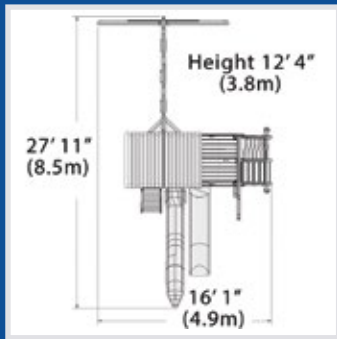

Olympian Outlook XL 3

PLAYSET SHOWN WITH:

- Olympian Outlook XL
- Wood Roof
- Gable Kit
- Adventure Summit Tower XL w/ Combo Ladder
- Tire Swivel Swing
- 3 Position 9' Swing Beam
- 2 - Belt Swings
- Trapeze Bar
- Accessory Arm w/ Trapeze Bar
- Playhouse
- 12' Rocket Slide
- 10' Double Wall Wave Slide

Add a *Summit Tower* to an Outlook fort for a multi-level playset.