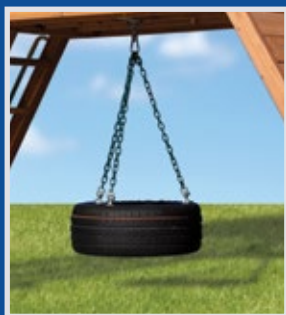

Adventure Outlook 4

PLAYSET SHOWN WITH:

- Adventure Outlook
- Mahogany Tarp Roof
- Olympian Summit Tower XL w/ Rock Wall
- Tire Swivel Swing
- 3 Position 9' Swing Beam
- 2 - Belt Swings
- Trapeze Bar
- Accessory Arm with Trapeze Bar
- Picnic Table
- 12' Rocket Slide

Everyone loves the *Tire Swivel Swing*, available on any Summit fort or hybrid play set.