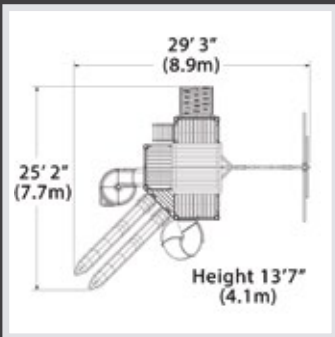

Titan Treehouse XL 11

PLAYSET SHOWN WITH:

- Titan Treehouse XL
- 2 – Titan Treehouse Balconies
- Corner Deck
- Olympian Treehouse Sundeck
- Wood Roof
- 2 – Gable Kits
- 3 Position 10' Swing Beam
- Steel Reinforced Swing Beam Kit
- 2 – Belt Swings
- Trapeze Bar
- 2 – 14' Rocket Slides
- 7' Spiral Tube Slide
- 7' Open Spiral Slide
- 6' Rock Wall