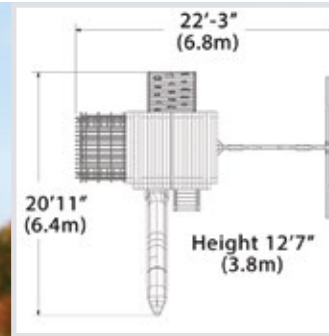

Olympian Treehouse XL 3

PLAYSET SHOWN WITH:

- Olympian Treehouse XL
- Wood Roof
- 2 – Cable Kits
- 3 Position 9' Swing Beam
- Steel Reinforced Swing Beam Kit
- 2 – Belt Swings
- Trapeze Bar
- 12' Rocket Slide
- 6' Rock Wall
- Pergola with Side Table
- Playhouse
- Kitchenette