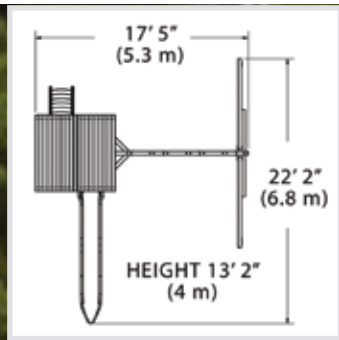

Classic Olympian Treehouse Jumbo 3

PLAYSET SHOWN WITH:

- Olympian Treehouse Jumbo (6' Deck)
- Wood Roof
- Playhouse
- 3 Position 9' Swing Beam
- Steel Reinforced Beam Kit
- 2 - Belt Swings
- Trapeze Bar
- 12' Rocket Slide
- Telescope