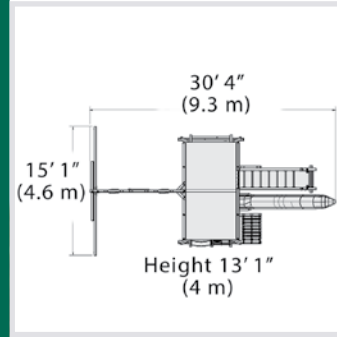

Classic Olympian Peak Junior 2

PLAYSET SHOWN WITH:

- Olympian Peak Junior (6' Deck)
  with Standard Features
- 6' Rock Wall
- 6' Chain Ladder
- Tire Swivel Swing
- Rope Ladder
- Trapeze Bar
- Green Tarp Roof
- 3 Position 9' Swing Beam
- Steel Reinforced Beam Kit
- 2 - Belt Swings
- 12' Rocket Slide
- 4x6 Monkey Bars
- Monkey Bar Fireman's Pole
- Chin-up Bars