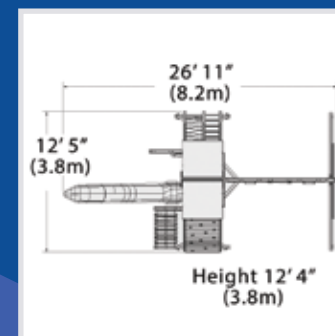

Olympian Summit 1

PLAYSET SHOWN WITH:

- Olympian Summit
- Mahogany Tarp Roof
- Accessory Arm w/ Rope Ladder
- Accessory Arm w/ Trapeze Bar
- 3 Position 9' Swing Beam
- 3 - Belt Swings
- 12' Rocket Slide