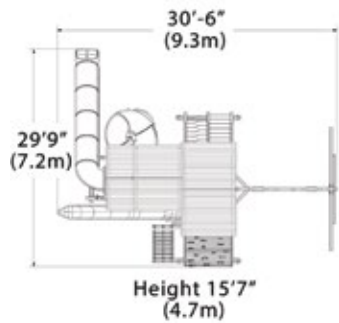

Titan Peak Jumbo 4

PLAYSET SHOWN WITH:

- Titan Peak Jumbo
- Wood Roof
- 2 – Gable Kits
- 3 Position 10' Swing Beam
- Steel Reinforced Swing Beam Kit
- 2 – Belt Swings
- Trapeze Bar
- 8.5' Ultimate Climber
- Loft XL
- Loft Cabin Package
- Loft Porch
- 14' Rocket Slide
- 9' Spiral Tube Slide
- 9' 90 Degree Turn Tube Slide
- Accessory Arm with Rope Ladder