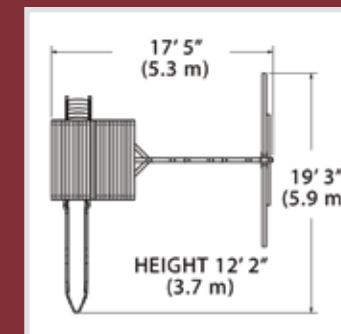

PLAYSET SHOWN WITH:

- Free-Standing Swing Set (8' High)
- 2 - Belt Swings
- Trapeze Bar

Classic Adventure Treehouse Jumbo 1

PLAYSET SHOWN WITH:

- Adventure Treehouse Jumbo (5' Deck)
- Wood Roof
- 3 Position 8' Swing Beam
- Steel Reinforced Beam Kit
- 2 - Belt Swings
- Trapeze Bar
- 10' Rocket Slide