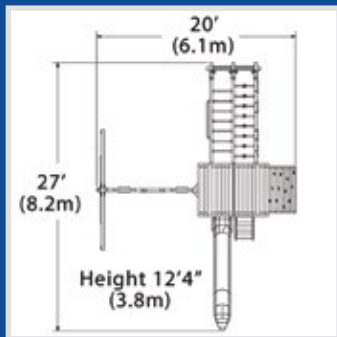

Olympian Outlook XL 1B

PLAYSET SHOWN WITH:

- Olympian Outlook XL
- Wood Roof
- Gable Kit
- 3 Position 9' Swing Beam
- 2 - Belt Swings
- Trapeze Bar
- 6' Rock Wall XL
- Picnic Table XL
- 12' Rocket Slide
- Ultimate Climber

Olympian Outlook XL 1C

PLAYSET SHOWN WITH:

- Olympian Outlook XL
- Wood Roof
- Cabin Package
- 3 Position 9' Swing Beam
- 2 - Belt Swings
- Trapeze Bar
- 6' Rock Wall XL
- Picnic Table XL
- 12' Rocket Slide
- Ultimate Climber