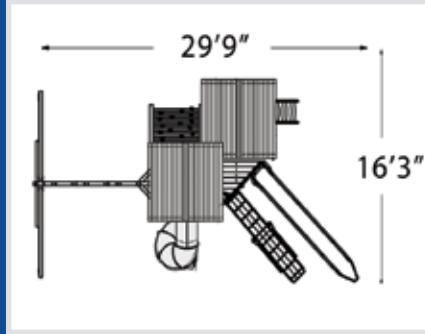

Classic Treehouse Triangle Bridge Combo Playset

Check out this all new Treehouse combo play system with the Backyard Adventures exclusive Triangle Bridge! The 45 degree triangle bridge creates many new space saving opportunities and is a low cost option for connecting two or more fort structures. Longer slides and ramps can fit in smaller yards when they are connected to the 45 degree triangle bridge. As always, this playset is fully customizable by visiting the playset designer at <https://design.backyardadventures.com>.

PLAYSET SHOWN WITH:

- Titan Treehouse Jumbo
- Playhouse
- Triangle Bridge
- Olympian Treehouse Jumbo
- Wood Roofs
- 3 Position 10' Swing Beam
- Steel Reinforced Beam Kit
- 2 - Belt Swings
- Trapeze Bar
- 7' Open Spiral Slide
- 12' Rocket Slide
- 7' Rock Wall
- Gang Plank
- Picnic Table

Be sure to ask about this featured *Open Spiral Slide*, available for 5', 6', and 7' high decks!