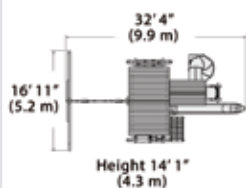

Classic Olympian Peak Junior 3

PLAYSET SHOWN WITH:

- Olympian Peak Junior (6' Deck)
with Standard Features
- 6' Rock Wall
- 6' Chain Ladder
- Tire Swivel Swing
- Rope Ladder
- Trapeze Bar
- Wood Roof
- 3 Position 9' Swing Beam
- Steel Reinforced Beam Kit
- 2 - Belt Swings
- 12' Rocket Slide
- 4x6 Monkey Bars
- Monkey Bar Fireman's Pole
- Loft
- 9' Spiral Tube Slide