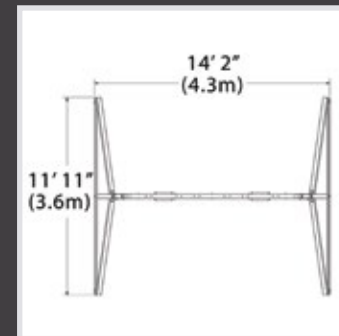

Free Standing Swing Beam

PLAYSET SHOWN WITH:

- Free-Standing Swing Beam
- 2 – Belt Swings
- Trapeze Bar