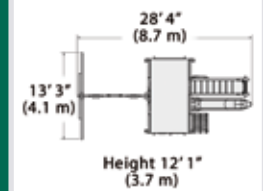

Adventure Peak Junior 2