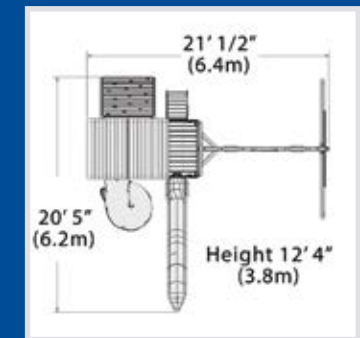

Check out this beautiful swinging *Double Door* on our Outlook Playhouse!