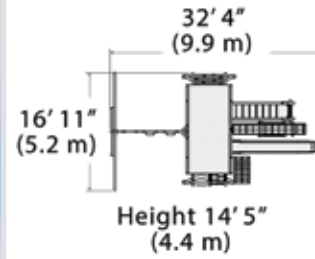

Titan Peak Jumbo 5