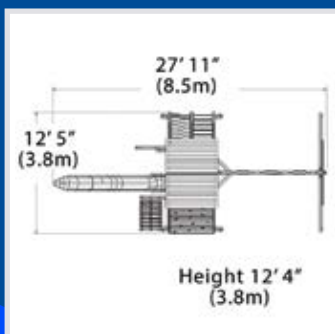

Adventure Summit XL 1

PLAYSET SHOWN WITH:

- Adventure Summit XL
- Wood Roof
- Gable Kit
- Accessory Arm w/ Rope Ladder
- Accessory Arm w/ Trapeze Bar
- 3 Position 8' Swing Beam
- 3 - Belt Swings
- 10' Double Wall Wave Slide

Slide also available in *Blue!*

Olympian Summit XL 1

PLAYSET SHOWN WITH:

- Olympian Summit XL
- Wood Roof
- Gable Kit
- Accessory Arm w/ Rope Ladder
- Accessory Arm w/ Trapeze Bar
- 3 Position 9' Swing Beam
- 3 - Belt Swings
- 12' Rocket Slide