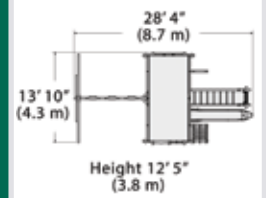

Adventure Peak Jumbo 2