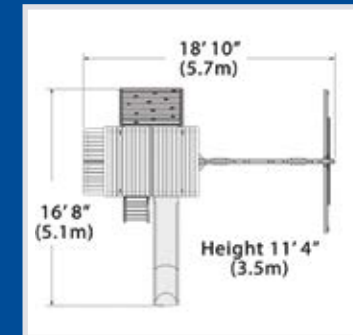

Adventure Outlook XL 2

PLAYSET SHOWN WITH:

- Adventure Outlook XL
- Wood Roof
- Cable Kit
- 3 Position 8' Swing Beam
- 2 - Belt Swings
- Trapeze Bar
- Playhouse
- Side Table with Roof
- 5' Rock Wall XL
- 10' Double Wall Wave Slide

The *Serving Wall* encourages your kids to use their imagination to create a lemonade stand or store front.