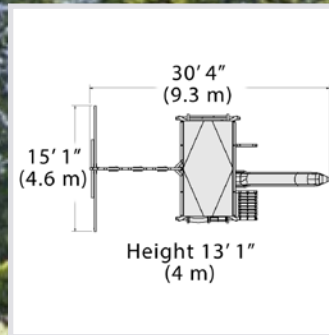

Olympian Peak Junior 1

PLAYSET SHOWN WITH:

- Olympian Peak Junior (6' Deck) with Standard Features
- 6' Rock Wall
- 6' Chain Ladder
- Tire Swivel Swing
- Rope Ladder
- Trapeze Bar
- Multi-Color Tarp Roof
- 3 Position 9' Swing Beam
- Steel Reinforced Beam Kit
- 3 - Belt Swings
- 12' Rocket Slide