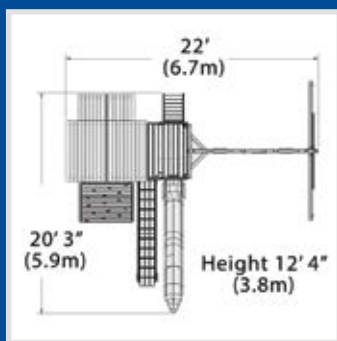

Olympian Outlook XL 2

PLAYSET SHOWN WITH:

- Olympian Outlook XL
- Wood Roof
- Gable Kit
- Olympian Outlook Balcony XL
- 3 Position 9' Swing Beam
- 2 - Belt Swings
- Trapeze Bar
- 6' Rock Wall XL
- Lower Floor
- Playhouse
- Side Table with Roof
- Gang Plank
- 12' Rocket Slide

The *Gang Plank* is a great climbing option for any fort with a gradual incline kids of all ages can walk up easily!