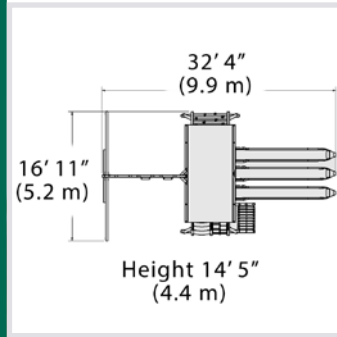

Titan Peak Jumbo 4

PLAYSET SHOWN WITH:

- Titan Peak Jumbo (7' Deck) with Standard Features
- 7' Rock Wall
- 7' Chain Ladder
- Tire Swivel Swing
- Rope Ladder
- Trapeze Bar
- Green Tarp Roof
- 3 Position 10' Swing Beam
- Steel Reinforced Beam Kit
- 2 - Belt Swings
- 3 - 14' Rocket Slide