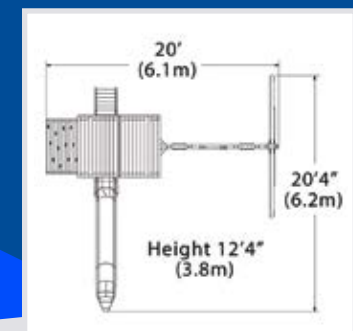

Olympian Outlook XL 1A

PLAYSET SHOWN WITH:

- Olympian Outlook XL
- Wood Roof
- Cable Kit
- 3 Position 9' Swing Beam
- 2 - Belt Swings
- Trapeze Bar
- 6' Rock Wall XL
- Picnic Table XL
- 12' Rocket Slide