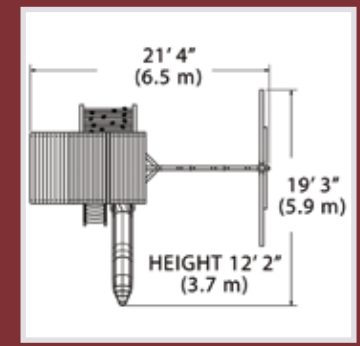

The *Quarry Climber* rocks are specially made to mimic real climbing rock like limestone, granite, and sandstone.