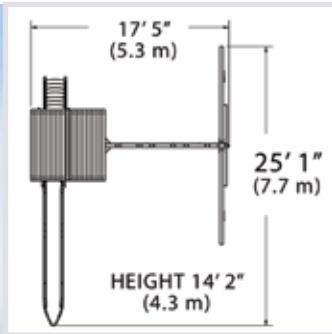

Titan Treehouse Jumbo 1

PLAYSET SHOWN WITH:

- Titan Treehouse Jumbo (7' Deck)
- Wood Roof
- 3 Position 10' Swing Beam
- Steel Reinforced Beam Kit
- 2 - Belt Swings
- Trapeze Bar
- Fort Angle Braces
- 14' Rocket Slide