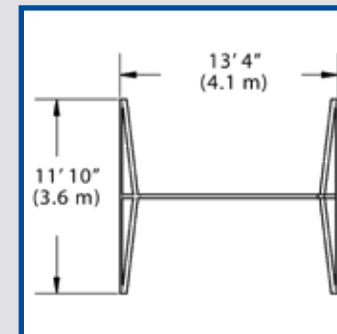

Free-Standing Swing Set

PLAYSET SHOWN WITH:

- Free-Standing Swing Set (8' High)
- 2 - Belt Swings
- Trapeze Bar