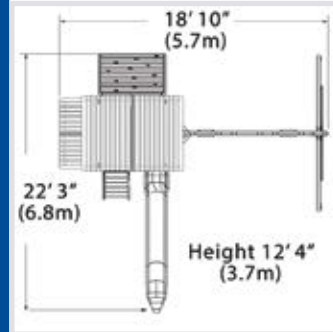

Olympian Outlook XL 2B

PLAYSET SHOWN WITH:

- Olympian Outlook XL
- Wood Roof
- Gable Kit
- 3 Position 9' Swing Beam
- 2 - Belt Swings
- Trapeze Bar
- Playhouse
- Side Table with Roof
- 6' Rock Wall XL
- 12' Rocket Slide