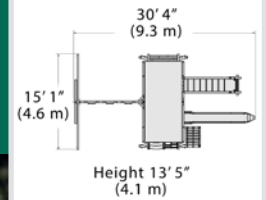

Olympian Peak Jumbo 2