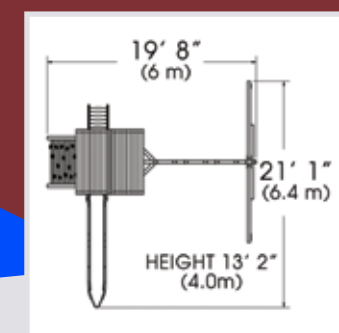

Olympian Treehouse Jumbo 2

PLAYSET SHOWN WITH:

- Olympian Treehouse Jumbo (6' Deck)
- Wood Roof
- 3 Position 9' Swing Beam
- Steel Reinforced Beam Kit
- 2 - Belt Swings
- Trapeze Bar
- 12' Rocket Slide
- 6' Rock Wall
- Jumbo Picnic Table