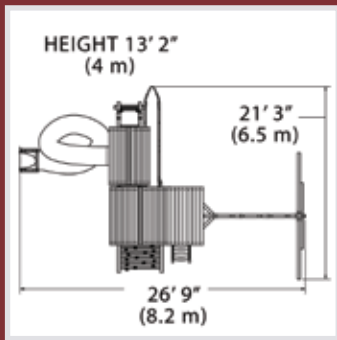

Olympian Treehouse Jumbo 7

PLAYSET SHOWN WITH:

- Olympian Treehouse Jumbo (6' Deck)
- Lower Cottage
- Sundeck
- Lower Sundeck Floor
- Wood Roofs
- Loft
- 3 Position 8' Swing Beam
- Steel Reinforced Beam Kit
- 2 - Belt Swings
- Trapeze Bar
- 12' Rocket Slide
- 7' Spiral Tube Slide
- 6' Rock Wall
- Monkey Bars
- Monkey Bar Fireman's Pole

Lower Cottage

includes a hinged gate and doubles the play space.