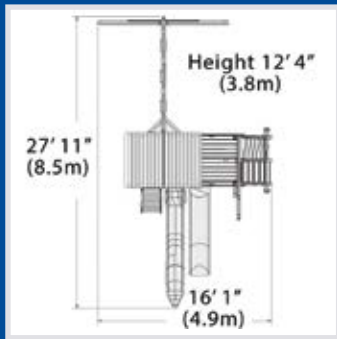

Olympian Outlook XL 3

PLAYSET SHOWN WITH:

- Olympian Outlook XL
- Wood Roof
- Gable Kit
- Adventure Summit Tower XL w/ Combo Ladder
- Tire Swivel Swing
- 3 Position 9' Swing Beam
- 2 - Belt Swings
- Trapeze Bar
- Accessory Arm w/ Trapeze Bar
- Playhouse
- 12' Rocket Slide
- 10' Double Wall Wave Slide

Add a *Summit Tower* to an Outlook fort for a multi-level playset.