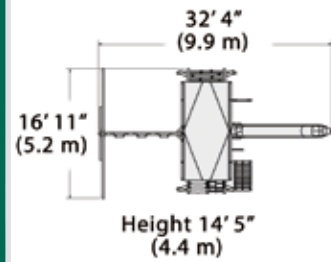

Titan Peak Jumbo 1

PLAYSET SHOWN WITH:

- Titan Peak Jumbo (7' Deck) with Standard Features
- 7' Rock Wall
- 7' Chain Ladder
- Tire Swivel Swing
- Rope Ladder
- Trapeze Bar
- Multi-Color Tarp Roof
- 3 Position 10' Swing Beam
- Steel Reinforced Beam Kit
- 3 - Belt Swings
- 14' Rocket Slide
- Fireman's Pole