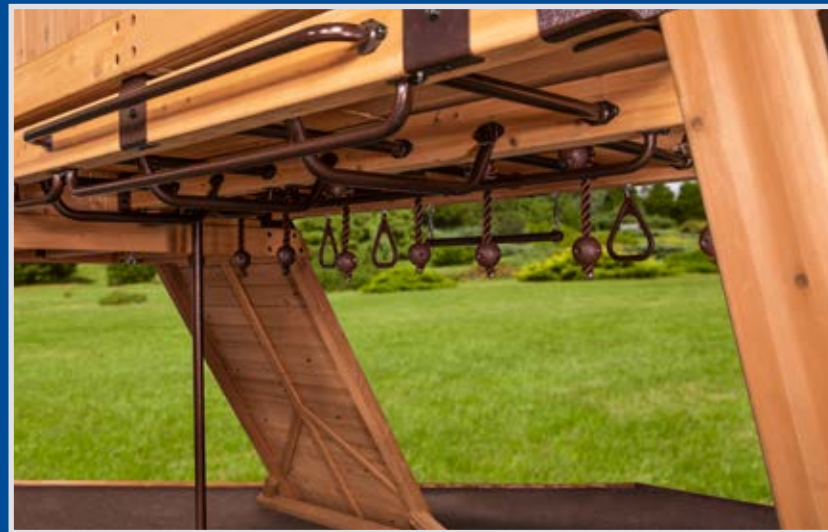

**Peak** playsets come standard with our most popular rock wall and other climbing accessories, and their unique angled upright design creates a safe place for the ever popular tire swivel swing. Peak playsets never compromise on quality and are adjustable in relatively un-level yard settings.

# NEW FOR 2021

Ultimate Climber may just be the coolest, most exciting, and challenging monkey bars system ever created. We loaded this double-wide monkey bar with all kinds of strength, dexterity, and climbing features designed to help children be healthy and succeed at new challenges.

The ultimate climber includes two sets of monkey bars supported by ultra-strong 4x6 timbers. One side of the monkey bars is a traditional flat rung style and the other side is our new wave climber featuring an up and down climbing experience. There are lots of hand-over-hand sliding bars and grips, a chin-up bar, cliff hanger grips, swinging gym rings and trapeze bar, and the all new hanging ball grips. Ball grips are movable and create unlimited combinations of hand to hand swinging rope challenges. Cliff hanger grips challenge even the strongest children with many expert level climbing transitions. And of course the Ultimate Climber wouldn't be complete without a built in fireman's pole for extra fun and a safe dismount.

## Ultimate Climber

The Summit Outlook Ultimate Climber stands 6.5' off the ground and attaches to any Summit or Outlook fort structure. The incredible value of our totally unique, industry leading ultimate climber keeps getting better when you pair it with a new Loft and Loft Porch!