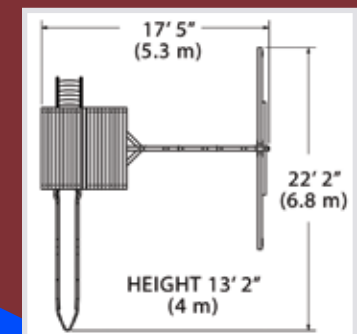

Olympian Treehouse Jumbo 1

PLAYSET SHOWN WITH:

- Olympian Treehouse Jumbo (6' Deck)
- Wood Roof
- 3 Position 9' Swing Beam
- Steel Reinforced Beam Kit
- 2 - Belt Swings
- Trapeze Bar
- 12' Rocket Slide