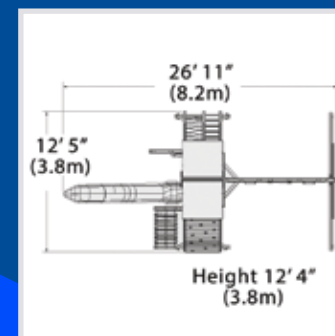

Olympian Summit 1

PLAYSET SHOWN WITH:

- Olympian Summit
- Mahogany Tarp Roof
- Accessory Arm w/ Rope Ladder
- Accessory Arm w/ Trapeze Bar
- 3 Position 9' Swing Beam
- 3 - Belt Swings
- 12' Rocket Slide