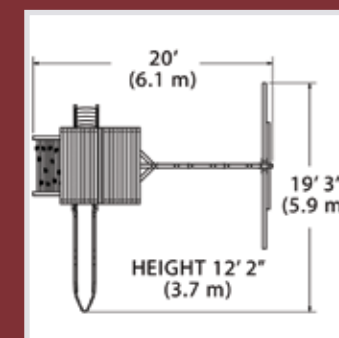

Adventure Treehouse Jumbo 2

PLAYSET SHOWN WITH:

- Adventure Treehouse Jumbo (5' Deck)
- Wood Roof
- 3 Position 8' Swing Beam
- Steel Reinforced Beam Kit
- 2 - Belt Swings
- Trapeze Bar
- 10' Rocket Slide
- 5' Rock Wall
- Jumbo Picnic Table