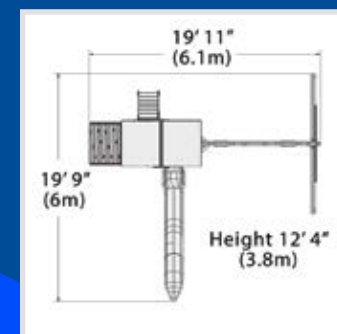

Olympian Outlook 1

PLAYSET SHOWN WITH:

- Olympian Outlook
- Mahogany Tarp Roof
- 3 Position 9' Swing Beam
- 2 - Belt Swings
- Trapeze Bar
- 6' Rock Wall
- Picnic Table
- 12' Rocket Slide