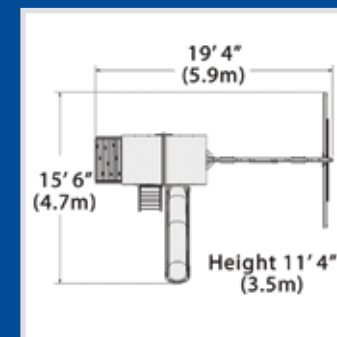

Adventure Outlook 1

PLAYSET SHOWN WITH:

- Adventure Outlook
- Green Tarp Roof
- 3 Position 8' Swing Beam
- 2 - Belt Swings
- Trapeze Bar
- 5' Rock Wall
- Picnic Table
- 10' Wave Slide