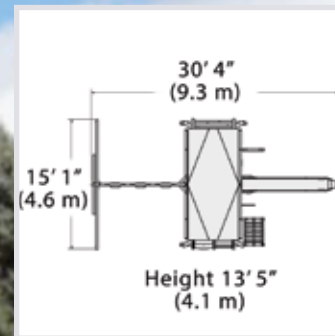

### PLAYSET SHOWN WITH:

- Adventure Peak Jumbo (5' Deck) with Standard Features
- 5' Rock Wall
- 5' Chain Ladder
- Tire Swivel Swing
- Rope Ladder
- Trapeze Bar
- Multi-Color Tarp Roof
- 3 Position 8' Swing Beam
- Steel Reinforced Beam Kit
- 3 - Belt Swings
- 10' Rocket Slide
- Fireman's Pole