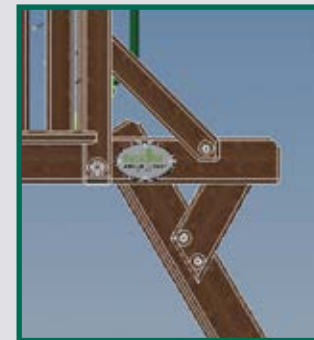

DOUBLE LOCKING GUSSETS