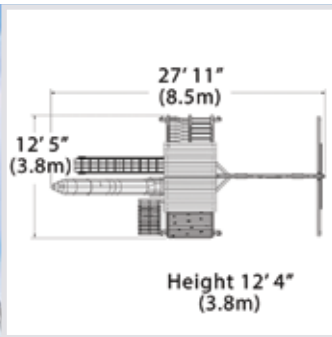

Olympian Summit XL 2

PLAYSET SHOWN WITH:

- Olympian Summit XL
- Wood Roof
- Gable Kit
- Accessory Arm w/ Rope Ladder
- 3 Position 9' Swing Beam
- 3 - Belt Swings
- Gang Plank
- 12' Rocket Slide