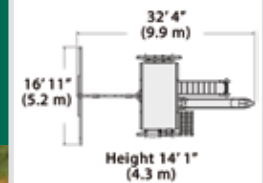

Titan Peak Junior 2