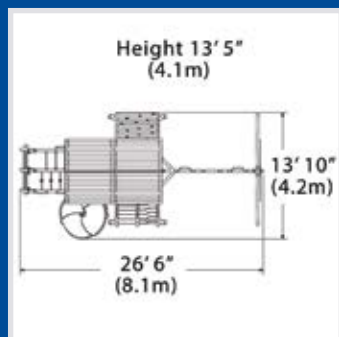

Olympian Summit XL 3

PLAYSET SHOWN WITH:

- Olympian Summit XL
- Wood Roof
- Gable Kit
- 3 Position 9' Swing Beam
- 2 - Belt Swings
- Trapeze Bar
- Ultimate Climber
- Loft XL
- 7' Spiral Tube Slide

The *Wavy Rungs* create a fun and challenging way to enter any Summit style fort.