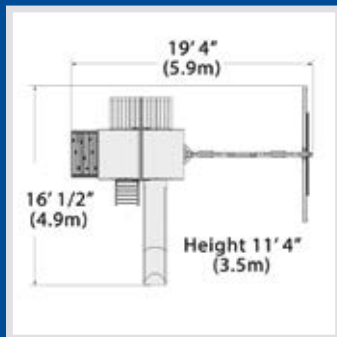

Adventure Outlook 2

PLAYSET SHOWN WITH:

- Adventure Outlook
- Wood Roof
- Cable Kit
- 3 Position 8' Swing Beam
- 2 - Belt Swings
- Trapeze Bar
- Lower Floor
- Playhouse Window Wall
- Side Table with Roof
- 5' Rock Wall
- 10' Double Wall Wave Slide

Be sure to ask about
the four color options
for the
*Double-Wall
Wave Slide!*