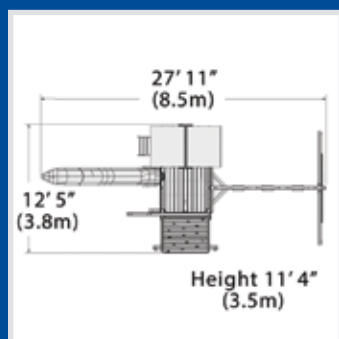

Adventure Outlook 4

PLAYSET SHOWN WITH:

- Adventure Outlook
- Mahogany Tarp Roof
- Olympian Summit Tower XL w/ Rock Wall
- Tire Swivel Swing
- 3 Position 9' Swing Beam
- 2 - Belt Swings
- Trapeze Bar
- Accessory Arm with Trapeze Bar
- Picnic Table
- 12' Rocket Slide

Everyone loves the *Tire Swivel Swing*, available on any Summit fort or hybrid play set.