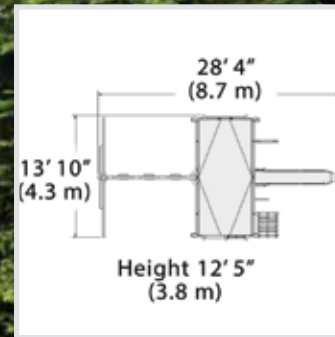

Adventure Peak Jumbo 1

PLAYSET SHOWN WITH:

- Adventure Peak Jumbo (5' Deck) with Standard Features
- 5' Rock Wall
- 5' Chain Ladder
- Tire Swivel Swing
- Rope Ladder
- Trapeze Bar
- Multi-Color Tarp Roof
- 3 Position 8' Swing Beam
- Steel Reinforced Beam Kit
- 3 - Belt Swings
- 10' Rocket Slide
- Fireman's Pole