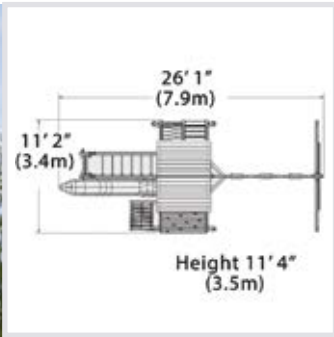

Adventure Summit XL 2

PLAYSET SHOWN WITH:

- Adventure Summit XL
- Wood Roof
- Gable Kit
- Accessory Arm w/ Rope Ladder
- 3 Position 8' Swing Beam
- 2 - Belt Swings
- Trapeze Bar
- 4x4 Monkey Bars
- 10' Rocket Slide