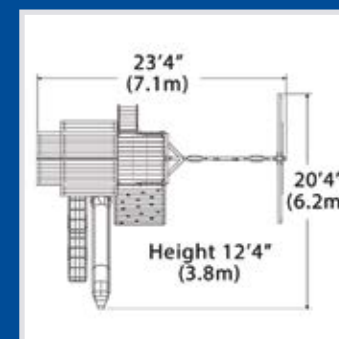

Enclose any upper fort
with the new
Summit Outlook
Cabin Package!