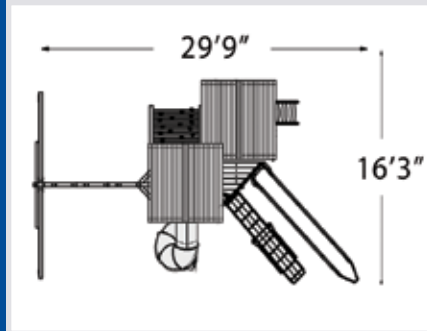

Treehouse Triangle Bridge Combo Playset

Check out this all new Treehouse combo play system with the Backyard Adventures exclusive Triangle Bridge! The 45 degree triangle bridge creates many new space saving opportunities and is a low cost option for connecting two or more fort structures. Longer slides and ramps can fit in smaller yards when they are connected to the 45 degree triangle bridge. As always, this playset is fully customizable by visiting the playset designer at <https://design.backyardadventures.com>.

PLAYSET SHOWN WITH:

- Titan Treehouse Jumbo
- Playhouse
- Triangle Bridge
- Olympian Treehouse Jumbo
- Wood Roofs
- 3 Position 10' Swing Beam
- Steel Reinforced Beam Kit
- 2 - Belt Swings
- Trapeze Bar
- 7' Open Spiral Slide
- 12' Rocket Slide
- 7' Rock Wall
- Gang Plank
- Picnic Table

Be sure to ask about this featured *Open Spiral Slide*, available for 5', 6', and 7' high decks!