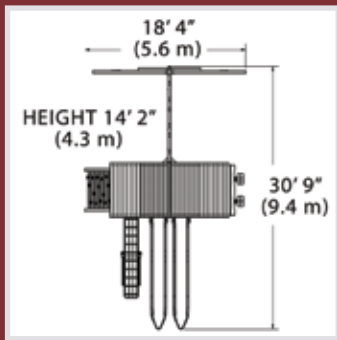

Titan Treehouse Jumbo 4

PLAYSET SHOWN WITH:

- Titan Treehouse Jumbo (7' Deck)
- Playhouse
- Porch
- Lemonade Stand
- Sundeck
- Wood Roofs
- 3 Position 10' Swing Beam
- Steel Reinforced Beam Kit
- 2 - Belt Swings
- Trapeze Bar
- 2 - 14' Rocket Slides
- 6' Rock Wall
- Gang Plank

Two built-in stools and serving table come standard with the *Lemonade Stand!*