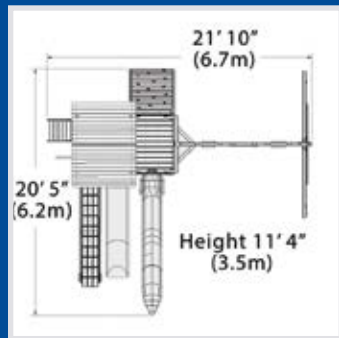

Adventure Outlook XL 3

PLAYSET SHOWN WITH:

- Adventure Outlook XL
- Wood Roof
- Gable Kit
- Olympian Outlook Tower
- 3 Position 9' Swing Beam
- 2 - Belt Swings
- Trapeze Bar
- 6' Rock Wall
- Picnic Table XL
- Gang Plank
- Fireman's Pole
- 12' Rocket Slide
- 10' Double Wall Wave Slide

The exciting
Fireman's Pole
is available on 5', 6',
and 7' deck heights!