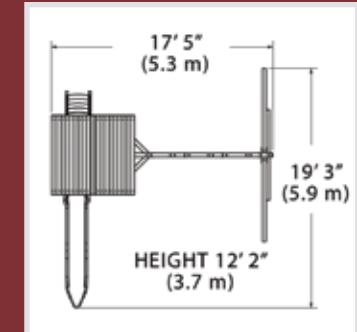

Adventure Treehouse Jumbo 1

PLAYSET SHOWN WITH:

- Adventure Treehouse Jumbo (5' Deck)
- Wood Roof
- 3 Position 8' Swing Beam
- Steel Reinforced Beam Kit
- 2 - Belt Swings
- Trapeze Bar
- 10' Rocket Slide