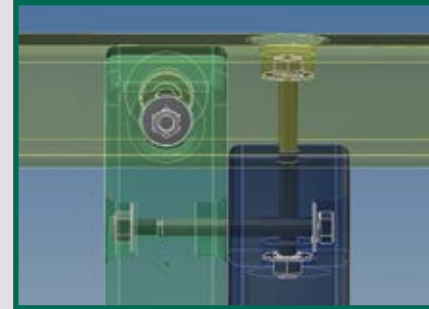

TRIPLE LOCK JOINTS