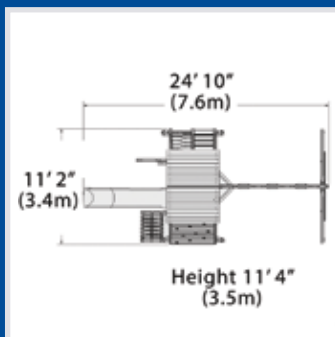

Adventure Summit XL 1

PLAYSET SHOWN WITH:

- Adventure Summit XL
- Wood Roof
- Gable Kit
- Accessory Arm w/ Rope Ladder
- Accessory Arm w/ Trapeze Bar
- 3 Position 8' Swing Beam
- 3 - Belt Swings
- 10' Double Wall Wave Slide

Slide also available in *Blue!*

Olympian Summit XL 1

PLAYSET SHOWN WITH:

- Olympian Summit XL
- Wood Roof
- Gable Kit
- Accessory Arm w/ Rope Ladder
- Accessory Arm w/ Trapeze Bar
- 3 Position 9' Swing Beam
- 3 - Belt Swings
- 12' Rocket Slide