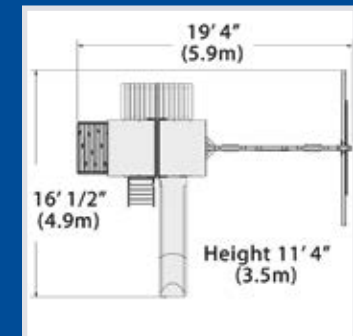

Be sure to ask about the *Side Table*, available for Adventure and Olympian Outlook playsets.