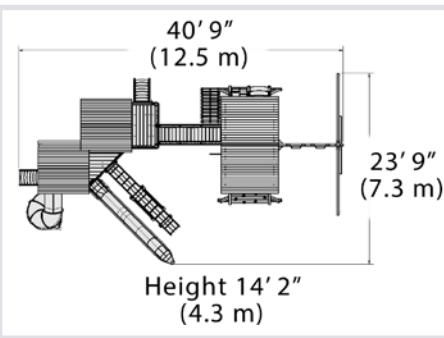

Treehouse & Peak Combo Playset

PLAYSET SHOWN WITH:

- Olympian Treehouse Jumbo
- Triangle Bridge
- Titan Treehouse Jumbo
- Cabin Package
- Balcony
- 2 - Treehouse Jumbo Wood Roofs
- 6' Open Spiral Slide
- 14' Rocket Slide
- 7' Gang Plank
- Treehouse Jumbo Picnic Table
- Adventure Bridge
- Titan Peak Junior
- Peak Junior Wood Roof
- 2 Position 10' Swing Beam
- Steel Reinforced Beam Kit
- 2 - Belt Swings
- Fireman's Pole
- Telescope
- Binoculars
- Ship's Wheel