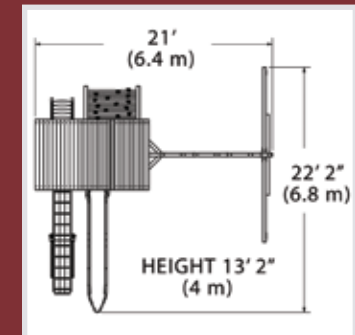

The
Backyard Adventures
Belt Swing is the
safest, highest quality
belt swing available!