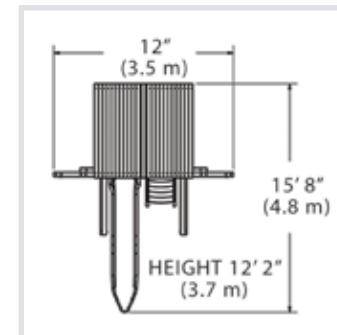

Adventure Treehouse Jumbo Space Saver

PLAYSET SHOWN WITH:

- Adventure Treehouse Jumbo (5' Deck)
- Wood Roof
- 2 Position Accessory Arm
- Belt Swing
- Trapeze Bar
- 10' Rocket Slide