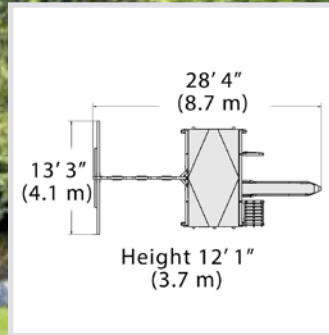

Adventure Peak Junior 1

PLAYSET SHOWN WITH:

- Adventure Peak Junior (5' Deck) with Standard Features
- 5' Rock Wall
- 5' Chain Ladder
- Tire Swivel Swing
- Rope Ladder
- Trapeze Bar
- Multi-Color Tarp Roof
- 3 Position 8' Swing Beam
- Steel Reinforced Beam Kit
- 3 - Belt Swings
- 10' Rocket Slide