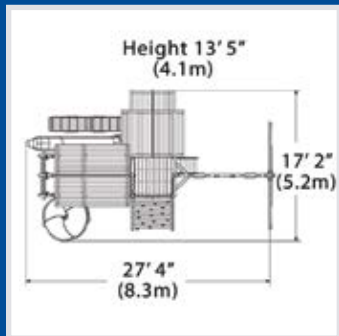

Olympian Outlook XL 5

Playset Shown With:

- Olympian Outlook XL
- Wood Roof
- Gable Kit
- Olympian Summit Balcony XL w/ Rock Wall
- Tire Swivel Swing
- 3 Position 9' Swing Beam
- 2 - Belt Swings
- Trapeze Bar
- Playhouse
- Side Table with Roof
- Ultimate Climber
- Loft XL
- Cabin Package
- Loft Porch
- 7' Spiral Tube Slide
- Gang Plank
- 12' Rocket Slide
- Kitchenette

The Ultimate Climber
includes a
Chin Up Bar!