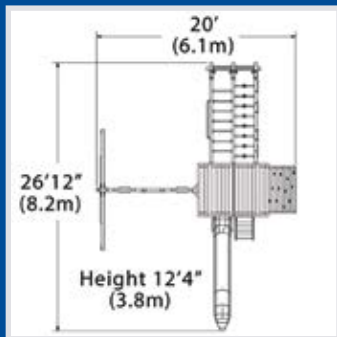

Olympian Outlook XL 1B

PLAYSET SHOWN WITH:

- Olympian Outlook XL
- Wood Roof
- Gable Kit
- 3 Position 9' Swing Beam
- 2 - Belt Swings
- Trapeze Bar
- 6' Rock Wall XL
- Picnic Table XL
- 12' Rocket Slide
- Ultimate Climber

Olympian Outlook XL 1C

PLAYSET SHOWN WITH:

- Olympian Outlook XL
- Wood Roof
- Cabin Package
- 3 Position 9' Swing Beam
- 2 - Belt Swings
- Trapeze Bar
- 6' Rock Wall XL
- Picnic Table XL
- 12' Rocket Slide
- Ultimate Climber