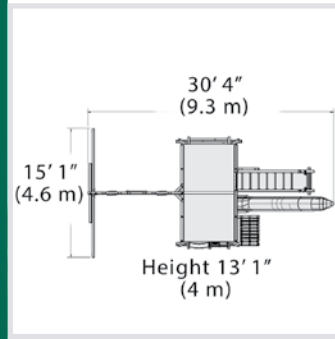

Olympian Peak Junior 2

PLAYSET SHOWN WITH:

- Olympian Peak Junior (6' Deck) with Standard Features
- 6' Rock Wall
- 6' Chain Ladder
- Tire Swivel Swing
- Rope Ladder
- Trapeze Bar
- Green Tarp Roof
- 3 Position 9' Swing Beam
- Steel Reinforced Beam Kit
- 2 - Belt Swings
- 12' Rocket Slide
- 4x6 Monkey Bars
- Monkey Bar Fireman's Pole
- Chin-up Bars