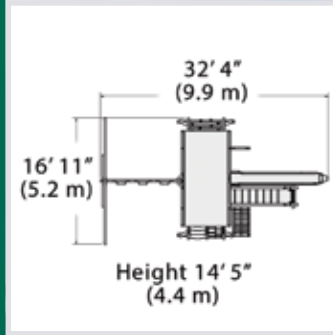

Titan Peak Jumbo 2

PLAYSET SHOWN WITH:

- Titan Peak Jumbo (7' Deck) with Standard Features
- 7' Rock Wall
- 7' Chain Ladder
- Tire Swivel Swing
- Rope Ladder
- Trapeze Bar
- Green Tarp Roof
- 3 Position 10' Swing Beam
- Steel Reinforced Beam Kit
- 3 - Belt Swings
- 14' Rocket Slide
- 4x6 Monkey Bars
- Monkey Bar Fireman's Pole
- Chin-up Bars