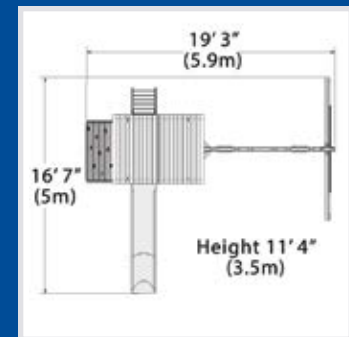

Adventure Outlook XL 1

PLAYSET SHOWN WITH:

- Adventure Outlook XL
- Wood Roof
- Cable Kit
- 3 Position 8' Swing Beam
- 2 - Belt Swings
- Trapeze Bar
- 5' Rock Wall XL
- Picnic Table XL
- 10' Double Wall Wave Slide