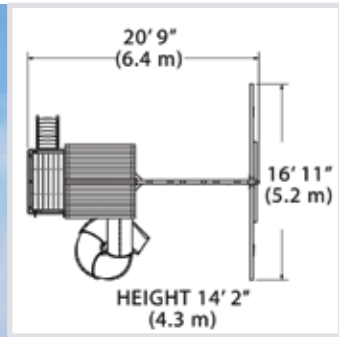

Titan Treehouse Jumbo 3

PLAYSET SHOWN WITH:

- Titan Treehouse Jumbo (7' Deck)
- Wood Roof
- Cabin Package
- Balcony
- 3 Position 10' Swing Beam
- Steel Reinforced Beam Kit
- 3 - Belt Swings
- 7' Spiral Tube Slide