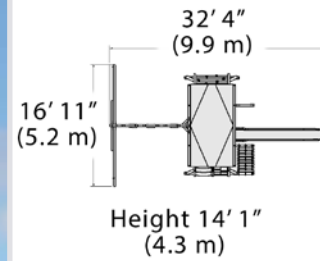

Titan Peak Junior 1

PLAYSET SHOWN WITH:

- Titan Peak Junior (7' Deck) with Standard Features
- 7' Rock Wall
- 7' Chain Ladder
- Tire Swivel Swing
- Rope Ladder
- Trapeze Bar
- Multi-Color Tarp Roof
- 3 Position 10' Swing Beam
- Steel Reinforced Beam Kit
- 3 - Belt Swings
- 14' Rocket Slide