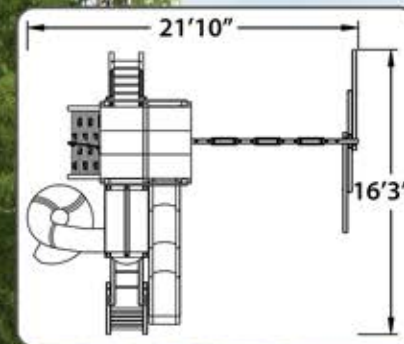

PARROT ISLAND FORT CONFIG 5

FEATURES:

20 Sq Ft Deck

16 Sq Ft Loft Deck

Picnic Table

4 Ladder Handles

Dbl Wall Wave Slide

3 Position Swing Beam

Rope Swing w/Disc

Bubble Panel

Wood Roofs

2 Belt Swings

Tic-Tac-Toe Panel

Ship's Wheel

Wooden Entry Ladder

Trapeze w/Rings

4x6 Monkey Bars

Telescope

Binoculars

Rockwall w/Rope

4 Safety Handles

Spiral Slide

Loft Step