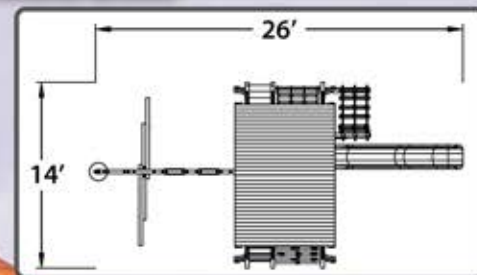

6.5 JAGUAR PLAYCENTER CONFIG 2 FULLY ENCLOSED

6.5 JAGUAR PLAYCENTER CONFIG 2 W/DBL WALL WAVE SLIDE

FEATURES:

25 Sq Ft Deck
Dbl Wall Scoop Slide
Wood Roof

Rockwall w/Rope
Rope Ladder
Trapeze w/Ring

Wood Step/Chain Combo Ladder
Treehouse Panels
Tire Swing

3 Pos. Swing Beam
2 Belt Swings
Rope Swing w/Disc

4 Safety Handles
3 Ladder Handles
Ship's Wheel & Telescope