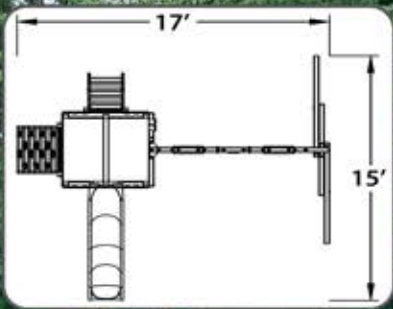

TOUCAN FORT W/WOOD ROOF

FEATURES:

14 Sq. Ft. Deck
Wood Roof
Wooden Entry Ladder

3 Pos Inside Swing Beam
Trapeze w/Rings
Ship's Wheel

Dbl Wall Wave Slide
Rockwall
Picnic Table

2 Belt Swings
2 Safety Handles
Telescope