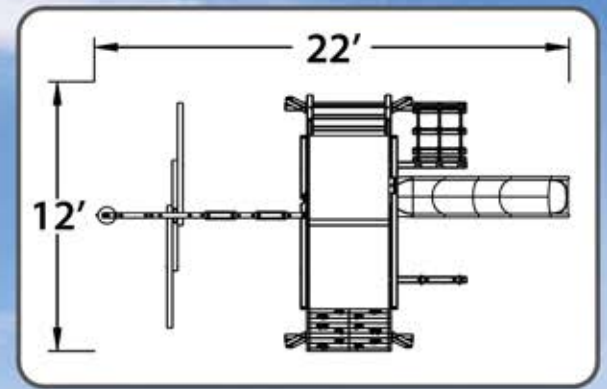

PARROT ISLAND PLAYCENTER W/TARP

FEATURES:

24 Sq Ft Deck
Dbl Wall Wave Slide
Tarp Roof

Wood Step/Rung Combo Ladder
Rockwall w/Rope
Rope Ladder & Tic-Tac-Toe Panel

Tire Swing
Trapeze w/Rings
Rope Swing w/Disc

2 Belt Swings
3 Pos. Swing Beam
4 Safety Handles

3 Ladder Handles
Ship's Wheel
Telescope