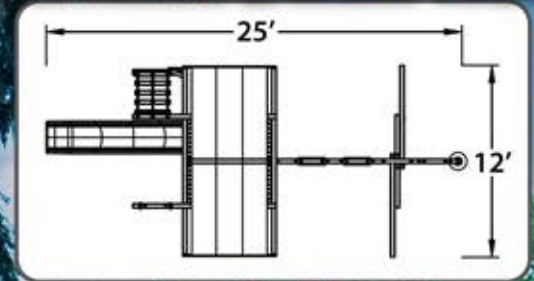

**68"
Deck Height**

5.8 JAGUAR PLAYCENTER

CONFIG 2 W/TREEHOUSE PANELS & WACKY WAVE

5.8 JAGUAR PLAYCENTER
CONFIG 2 W/TARP & WACKY WAVE

FEATURES:

25 Sq Ft Deck
Wacky Wave Slide
Rope Ladder

Wood Step/Chain Combo Ladder
Rockwall w/Rope
Wood Roof & Treehouse Panels