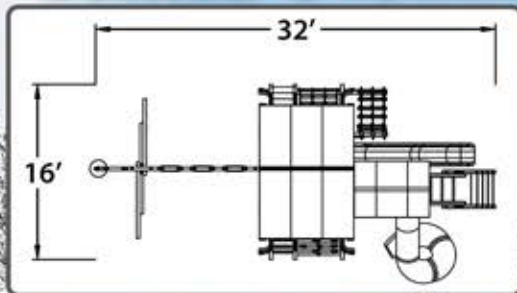

7.4 JAGUAR PLAYCENTER

CONFIG 5 W/TARPS & SPIRAL SLIDE

FEATURES:

25 Sq Ft Deck

Rockwall w/Rope

Tire Swing

Rope Swing w/Disc

24 Sq Ft Ext Loft

Rope Ladder

4 Pos. Swing Beam

Bubble Panel

Dbl Wall Scoop Slide

3 Belt Swings

4 Safety Handles

Ext. Monkey Bars

Tarp Roofs

Wood Step/Chain Combo Ladder

5 Ladder Handles

Spiral Slide

Ship's Wheel

Telescope

Binoculars