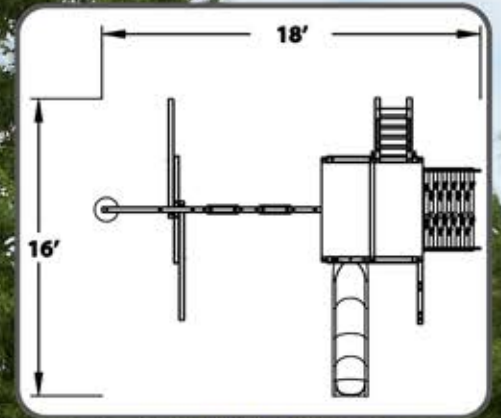

PARROT ISLAND FORT W/TREEHOUSE PANELS

FEATURES:

20 Sq. Ft. Deck
Wood Roof
Wooden Entry Ladder

3 Pos. Swing Beam
Trapeze w/Rings
4 Safety Handles

Treehouse Panels
Ship's Wheel
Dbl Wall Wave Slide

Rockwall w/Rope
Picnic Table
2 Belt Swings

Rope Swing w/Disc
2 Ladder Handles
Tic-Tac-Toe Panel
Telescope