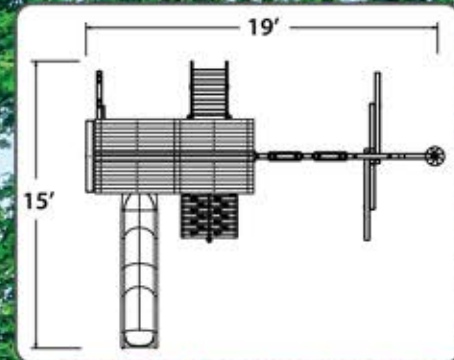

RAINFOREST COTTAGE W/Treehouse Panels

FEATURES:

23 Sq Ft Deck

3 Pos. Swing Beam

4 Safety Handles

Dbl Wall Wave Slide

Wood Roof w/Chimney

2 Ladder Handles

Rockwall w/Rope

2 Belt Swings

Tic-Tac-Toe Panel

Wooden Entry Ladder

Trapeze w/Rings

Ship's Wheel

Picnic Table

Rope Swing w/Disc

Telescope

Chalkboard

Treehouse Panels