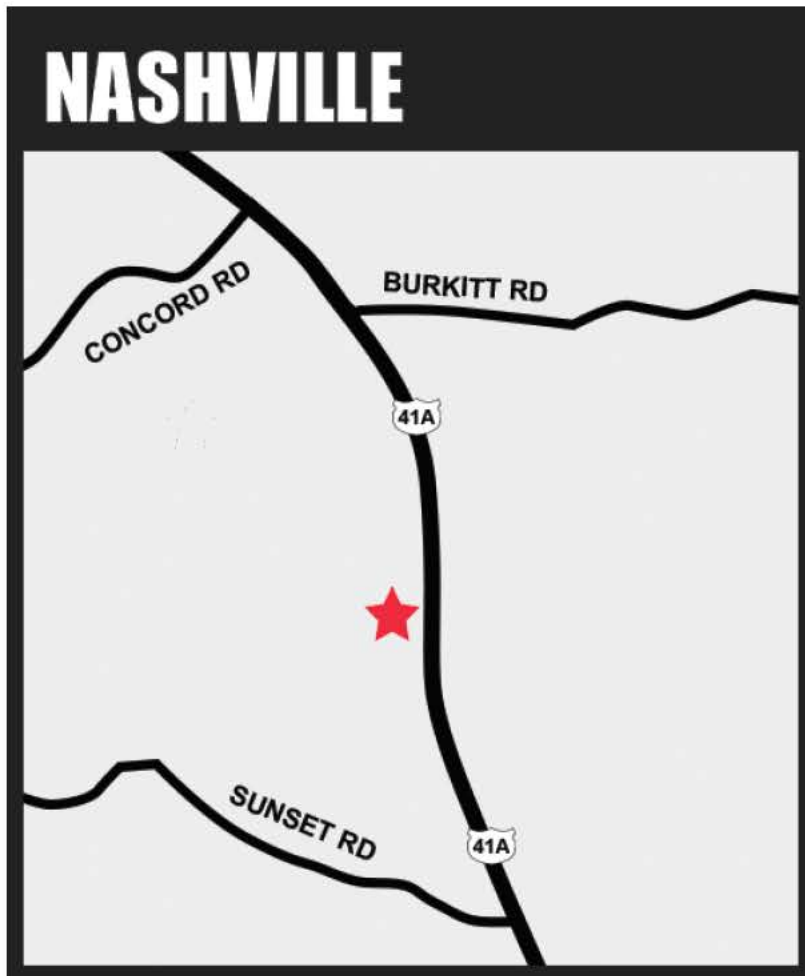

AMERICA'S BEST VALUE IN SWING SETS.™

AN INDUSTRY LEADER FOR OVER 27 YEARS!

7121 NOLENSVILLE ROAD
NOLENSVILLE, TN 37135-9460

TENNESSEE'S LEADER IN BACKYARD FUN!

CALL US AT

(615) 776-2744

OR VISIT OUR

SHOWROOM TODAY!