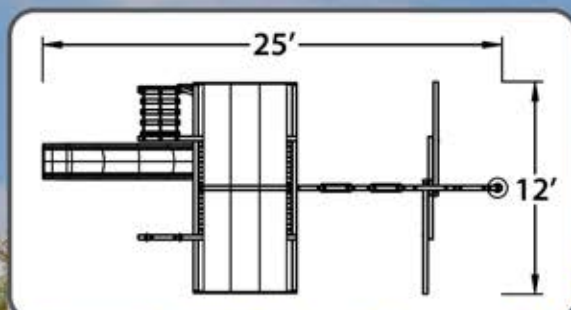

Tire Swing
Trapeze w/Rings
Rope Swing w/Disc

2 Belt Swings
3 Pos. Swing Beam
4 Safety Handles

3 Ladder Handles
Ship's Wheel
Telescope

5.8 JAGUAR PLAYCENTER

CONFIG 2 W/TARP & SCOOP SLIDE

8.5 FT SWING BEAM

5.8FT DECK HEIGHT