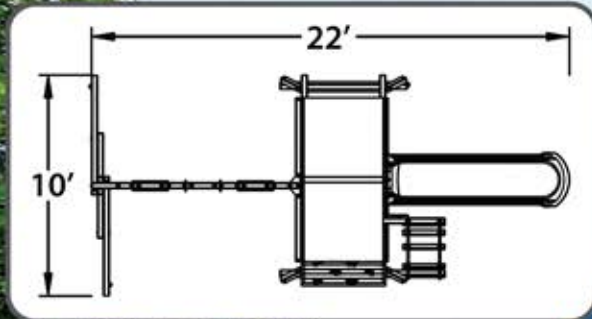

TOUCAN PLAYCENTER W/TARP

FEATURES:

18 Sq Ft Deck
Rockwall
4 Safety Handles

Dbl Wall Wave Slide
Tire Swing
Ship's Wheel

Tarp Roof
3 Pos. Inside Swing Beam
Telescope

Rope Ladder
2 Belt Swings

Wooden Step/Rung Combo Ladder
Trapeze w/Rings