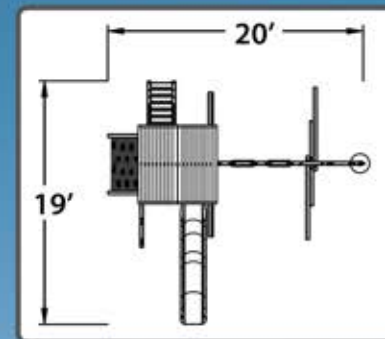

6.5 BENGAL FORT CONFIG 2

W/WOOD ROOF

FEATURES:

25 Sq Ft Deck
Dbl Wall Scoop Slide
Wood Roof

Wooden Entry Ladder
Rockwall w/Rope
Picnic Table

Trapeze w/Rings
3 Pos. Swing Beam
2 Belt Swings

Rope Swing w/Disc
5 Safety Handles
2 Ladder Handles

Ship's Wheel
Telescope