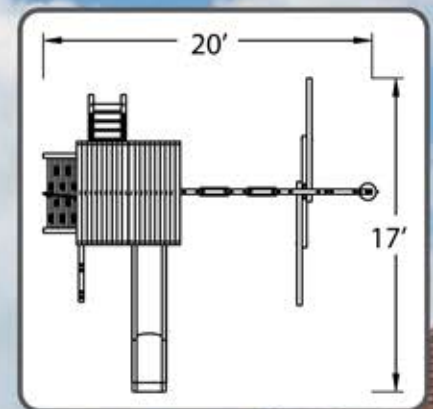

Picnic Table

Rope Swing w/Disc

Telescope

Chalkboard

Treehouse Panels

5.8 BENGAL FORT CONFIG 2

W/WOOD ROOF & SCOOP SLIDE

**PERFECT
FOR
PARTIES!**