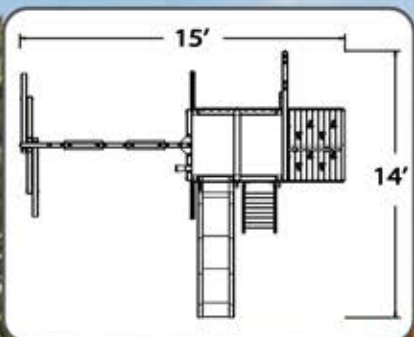

ORANGUTAN FORT

FEATURES:

14 Sq. Ft. Deck

Tarp Roof

Wooden Entry Ladder

2 Pos Inside Swing Beam

Trapeze w/Rings

Telescope

Dbl Wall Wave Slide

Rockwall w/Rope

2 Belt Swings

2 Safety Handles

Ship's Wheel