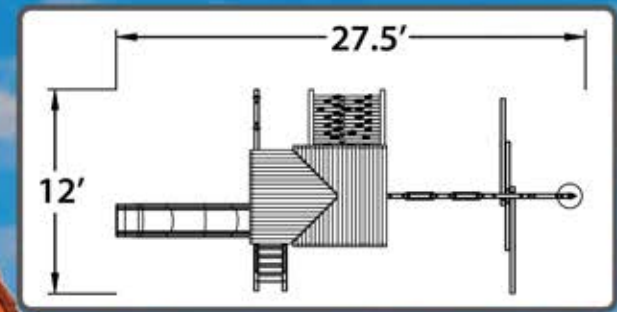

5.5 MEGADECK FORT

FEATURES:

35 Sq Ft Deck
Dbl Wall Scoop Slide
Wood Roof
Wooden Entry Ladder

Rockwall w/Rope
Treehouse Panels
Picnic Table
Trapeze w/Ring

3 Pos. Swing Beam
1 Belt Swings
Glider w/Brackets
Rope Swing w/Disc

5 Safety Handles
2 Ladder Handles
Ship's Wheel
Binoculars