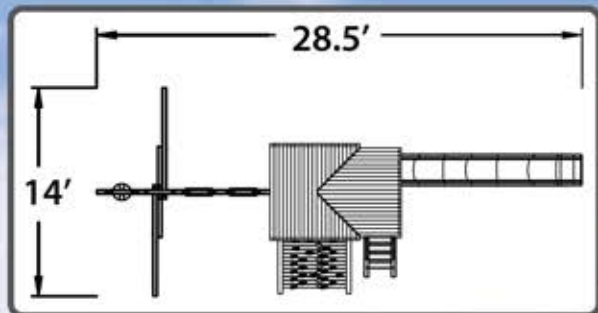

6.5 MEGADECK FORT

FULLY ENCLOSED

FEATURES:

70 Sq Ft Decks
Dbl Wall Scoop Slide
Wood Roof
Wooden Entry Ladder

Rockwall w/Rope
Treehouse Panels
Playhouse Panels
Lower Floor

3 Pos. Swing Beam
1 Belt Swings
Glider w/Brackets
Rope Swing w/Disk

4 Safety Handles
2 Ladder Handles
Ship's Wheel
Binoculars